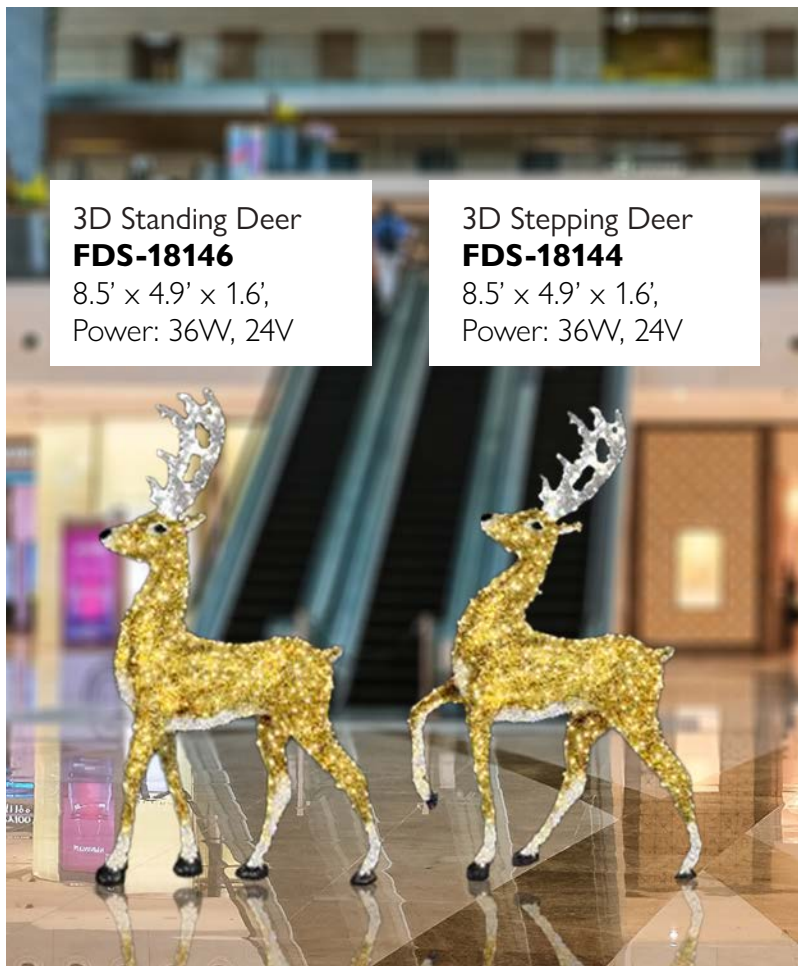

3D Cartoon Deer With Scarf  
**FDSS-21122.SC**  
9.8' x 4.9' x 6.2',  
Power: 52W, 24V

3D Cartoon Deer Stepping With Hat  
**FDSS-21123.HAT**  
7.1' x 4.9' x 3',  
Power: 40W, 24V

# Reindeers

Choose from our unique collection of Reindeer motifs that compliment your spaces and bring them to life!

3D Stepping Deer  
**FDSS-18141**  
8.5' x 4.9' x 1.6',  
Power: 36W, 24V

3D Standing Deer  
**FDSS-18140**  
8.5' x 4.9' x 1.6',  
Power: 36W, 24V

3D Standing Deer  
**FDS-18146**  
8.5' x 4.9' x 1.6',  
Power: 36W, 24V

3D Stepping Deer  
**FDS-18144**  
8.5' x 4.9' x 1.6',  
Power: 36W, 24V

3D Reindeer Arch  
**FDS-21163** 14.8' x 18' x 2.5'  
Power: 208W, 24V