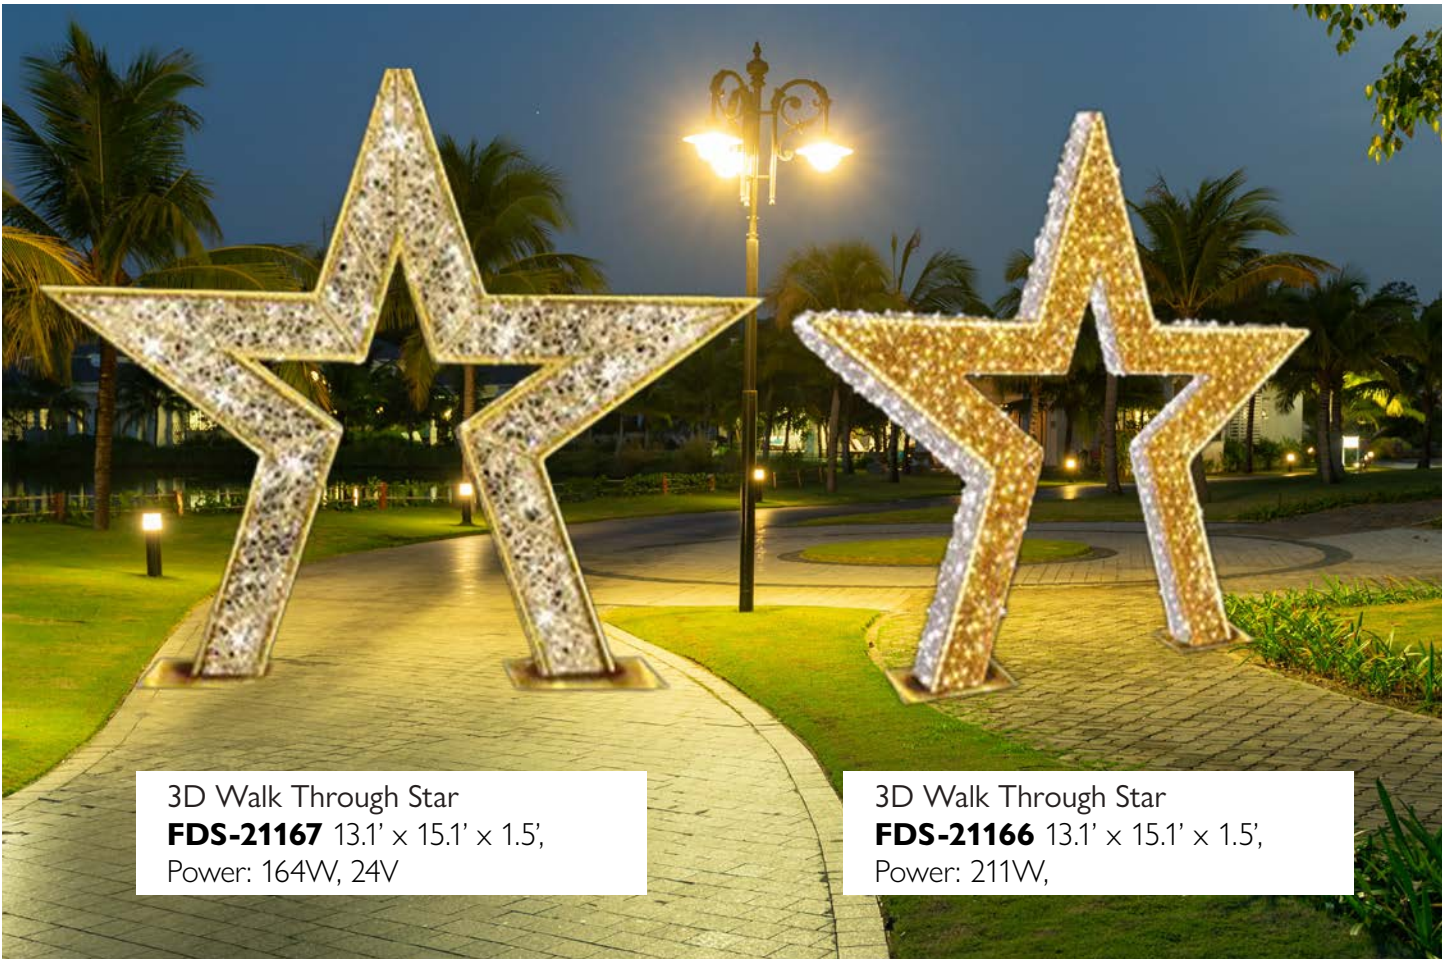

3D Walk Through Star
FDS-21167 13.1' x 15.1' x 1.5',
Power: 164W, 24V

3D Walk Through Star
FDS-21166 13.1' x 15.1' x 1.5',
Power: 211W,