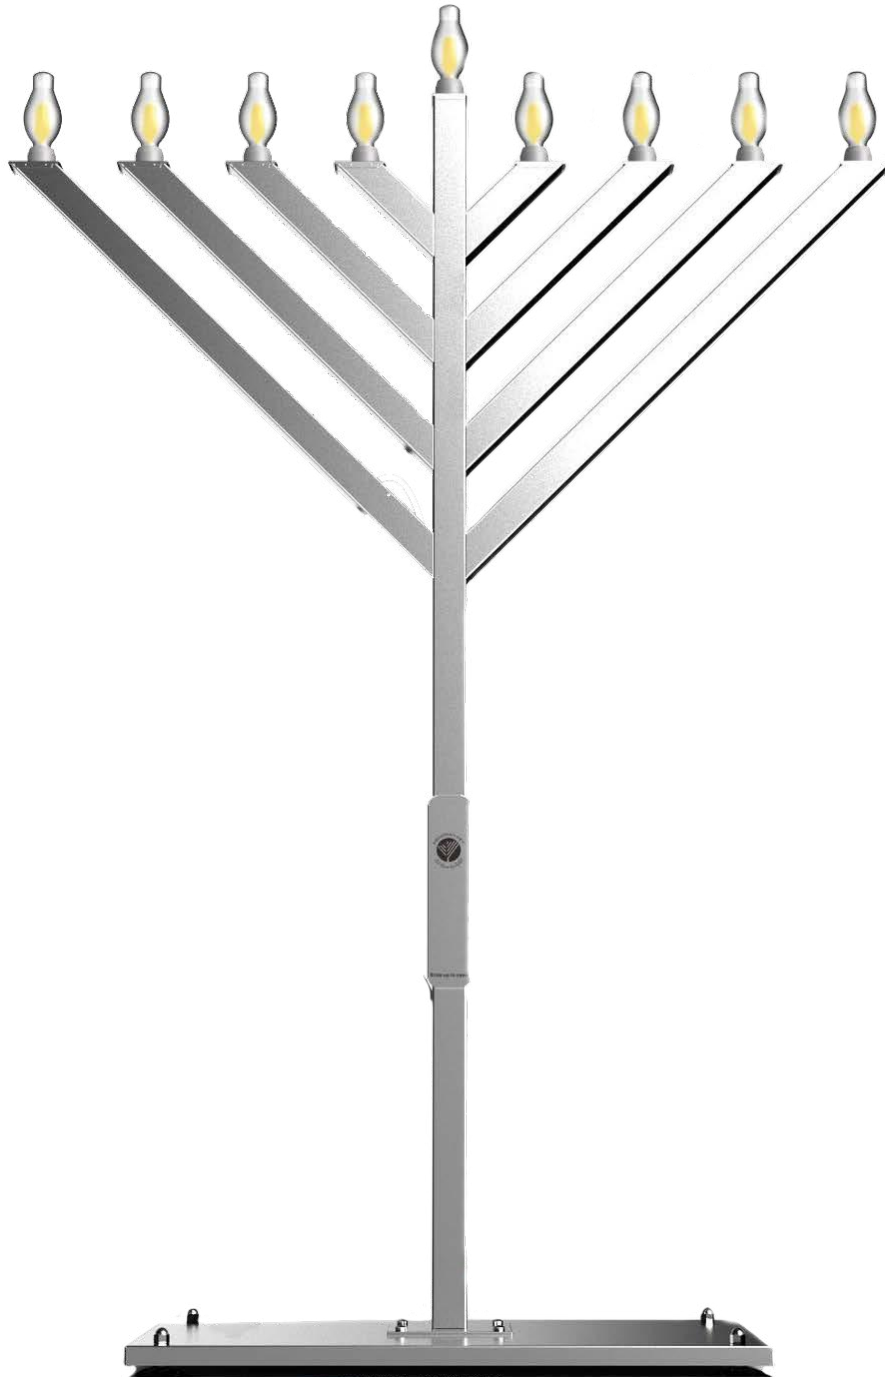

MENORAHS

These simple, yet elegant, Menorahs are perfect for indoor or outdoor use. Each Menorah comes with:

- 9 Chimney LED bulbs
- Is constructed of aluminum with a silver finish
- Choice of an indoor or outdoor base
- Canvas carrying and storage case
- Automatic lighting PCB Board, just set it and forget it and it will light a new light every 24 hours
- 1.5', 2', 3', 6', 9' and 12' available.