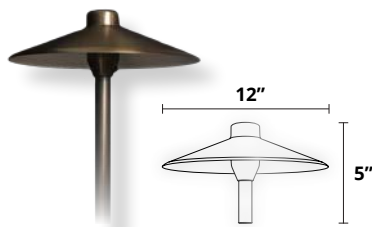

12" Area Light Hat

Weathered Brass (12AREA-HAT)
(Bi-Pin Lamp & 12", 18", 24", 36"
Stems Sold Separately)