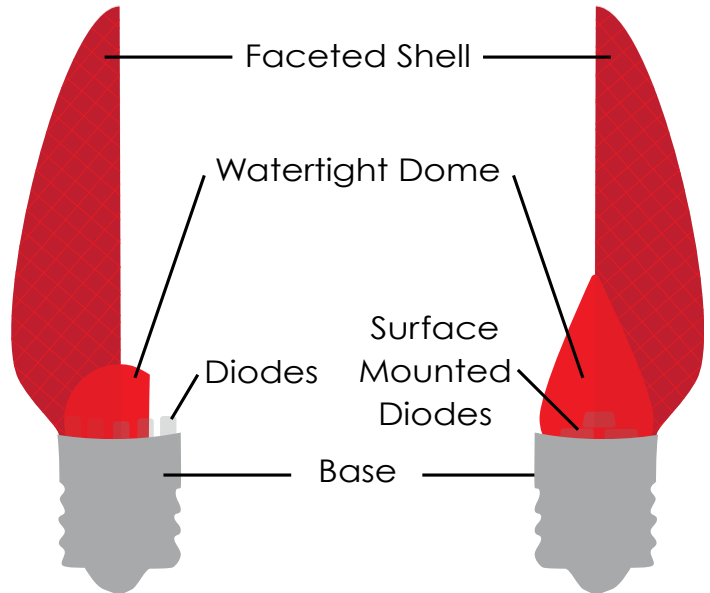

C Bulbs

Our C7/C9 LED Replaceable (Retro) Bulbs feature:

- High Impact Acrylic Shell
- Added UV protection to guard against discoloration
- C7 Legacy have 3 Diodes/C9 Legacy have 5 Diodes while our C7 SMD (Surface Mounted Diode) Bulbs have 2 larger, brighter diodes and our C9 SMD Bulbs have 3 larger, brighter Diodes in a cone-shaped dome. Both Legacy and SMD Bulbs are covered with a watertight dome to help prevent the elements getting to the diodes
- Weather resistant

C9 Faceted

C9 Legacy Item #	C9 SMD Item #	Color	Case Pack
C9LEDAM100	C9LEDSMDAM100	Amber	100
C9LEDAM500	C9LEDSMDAM500	Amber	500
C9LEDBL100	C9LEDSMDBL100	Blue	100
C9LEDBL500	C9LEDSMDBL500	Blue	500
C9LEDCW100	C9LEDSMDCW100	Cool White	100
C9LEDCW500	C9LEDSMDCW500	Cool White	500
C9LEDGRN100	C9LEDSMDGRN100	Green	100
C9LEDGRN500	C9LEDSMDGRN500	Green	500
C9LEDPK100	C9LEDSMDPK100	Pink	100
C9LEDPK500	C9LEDSMDPK500	Pink	500
C9LEDPU100	C9LEDSMDPU100	Purple	100
C9LEDPU500	C9LEDSMDPU500	Purple	500
C9LEDRD100	C9LEDSMDRD100	Red	100
C9LEDRD500	C9LEDSMDRD500	Red	500
C9LEDWW100	C9LEDSMDWW100	Warm White	100
C9LEDWW500	C9LEDSMDWW500	Warm White	500
C9LEDYL100	C9LEDSMDYL100	Yellow	100
C9LEDYL500	C9LEDSMDYL500	Yellow	500

C9 Ceramic

C9 Legacy Item #	C9 SMD Item #	Description	Case Pack
C9LEDCAM25	LS-LED-C90-ORG	Amber	25
C9LEDCBL25	LS-LED-C90-BLU	Blue	25
C9LEDCCH25	LS-LED-C90-WMH	Champagne	25
C9LEDCGRN25	LS-LED-C90-GRN	Green	25
C9LEDCPK25	LS-LED-C90-PNK	Pink	25
C9LEDCPU25	LS-LED-C90-PUR	Purple	25
C9LEDCRD25	LS-LED-C90-RED	Red	25
N/A	LS-LED-C90-WHT	Cool White	500
N/A	LS-LED-C90-YEL	Yellow	500