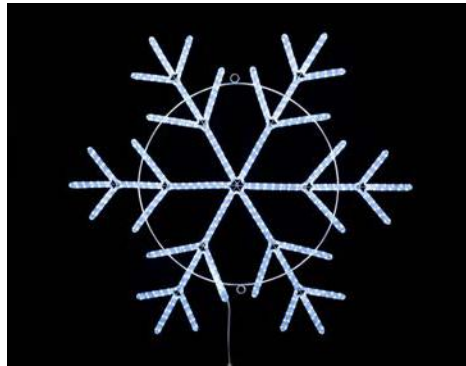

Snowflakes

A

B

C

D

E

F

G

	Item #	Description	Size Available
A	79-001-0XX	Snowflake	24", 36", 48"
B	79-002-0XX	Snowflake	36", 48", 60"
C	79-003-0XX	Snowflake	24", 36", 48"
D	79-004-0XX	Snowflake	28", 36", 48"
E	79-005-0XX	Snowflake	30", 38", 48"
F	79-006-0XX	Snowflake	30", 38", 48"
G	79-007-0XX	Snowflake	30", 38", 48"