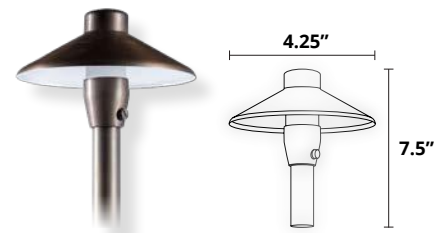

**6" Decorative Area Hat**  
(D6AREA-HAT)

Weathered Brass Bi-Pin<sup>5</sup> Path Hat  
Variable Mounting Stems<sup>6</sup> Available

**7" Path Light Hat**  
(7PTH-HAT)

Weathered Brass Bi-Pin<sup>5</sup> Path Hat  
Variable Mounting Stems<sup>6</sup> Available