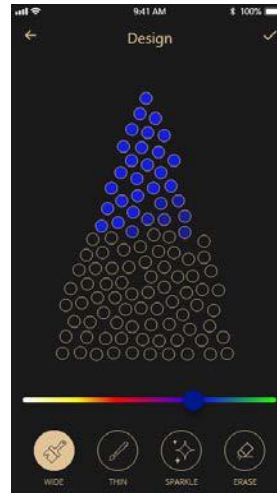

Mapping

Map your creations and apply your effects