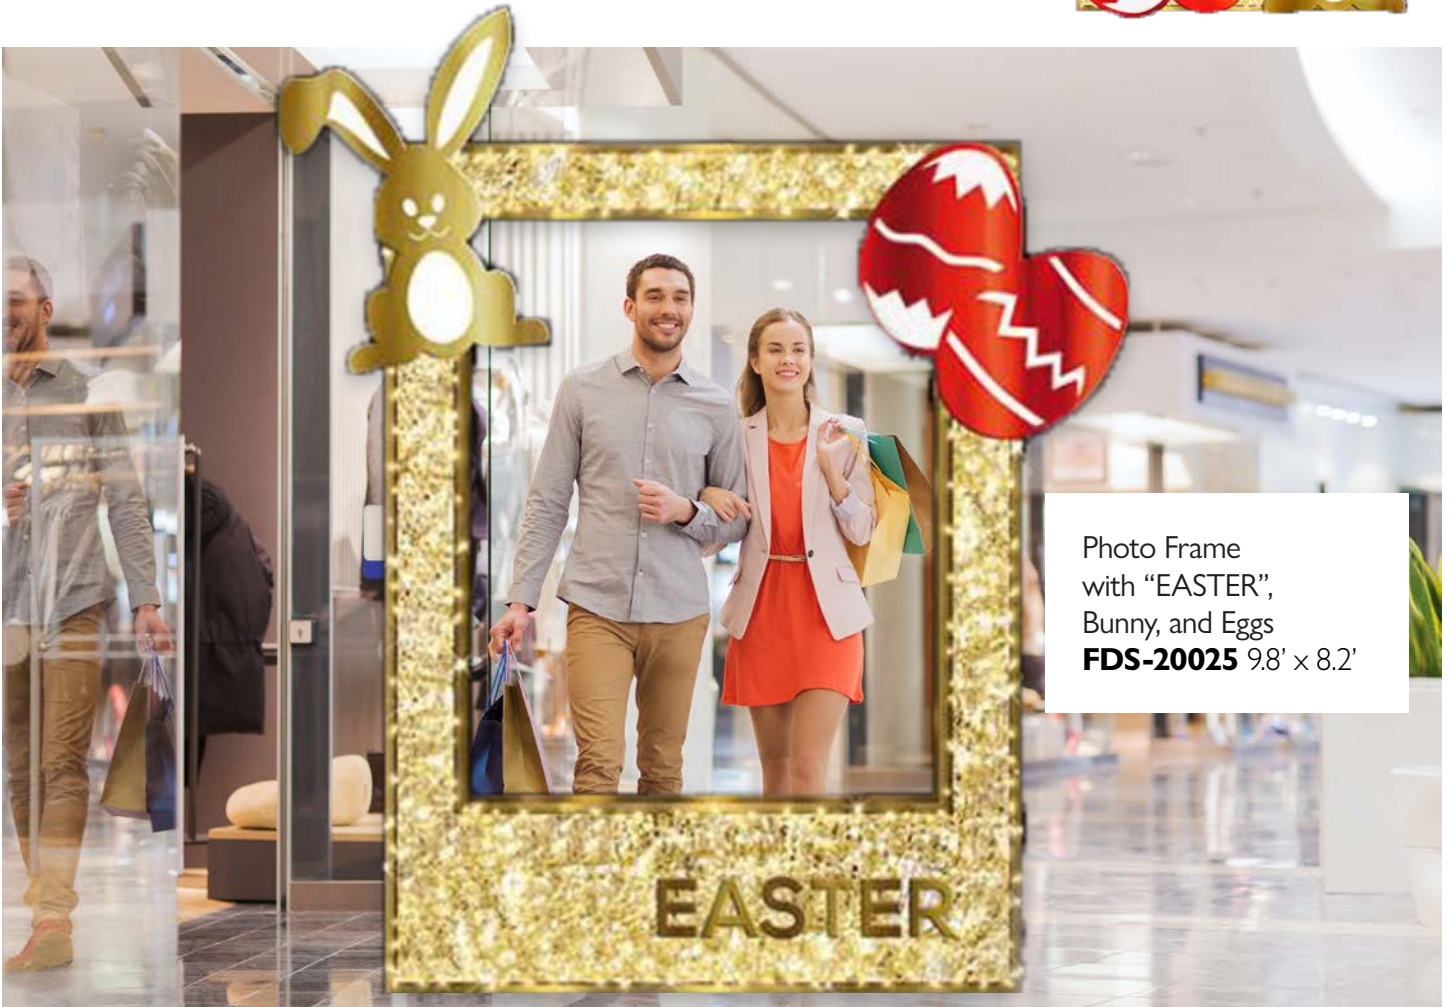

# Unique Easter Photo Ops

Photo Frame with Bunny and Easter Eggs  
**FDS-20024** 5.9' x 5.6'

Photo Frame with "EASTER",  
 Bunny, and Eggs  
**FDS-20025** 9.8' x 8.2'

Easter Egg Photo Frame  
 with Bunnies  
**FDS-20035** 6.6' x 7.4'