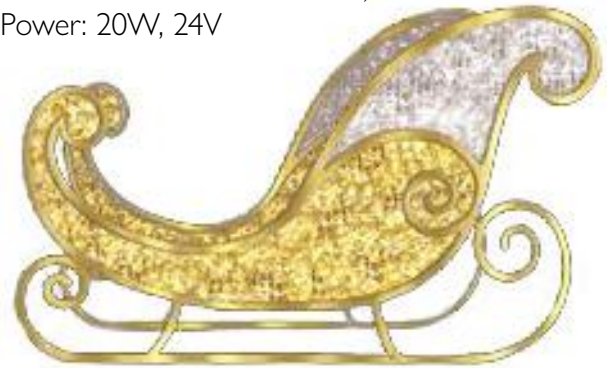

Santa Sleighs

Explore our beautiful selection of sleighs. Each with unique characteristics and colors to fit your vision and style!

3D Sleigh
FDS-21178 4.8' x 6.6' x 2.5',
Power: 20W, 24V