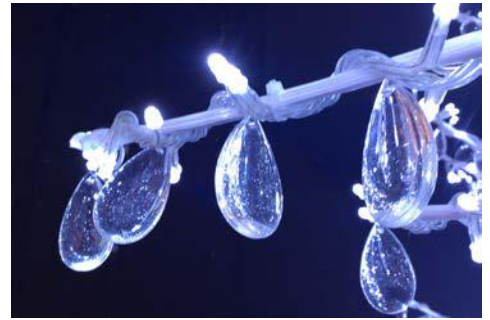

# Crystal Tree

The twinkling CRYSTAL TREES are a must to add beauty and interest to any space.

Item #	Description	Size	# lights	Watts	Weight
60-200-090-CWTW	Crystal Tree - CW with Twinkle	9'	2016		390