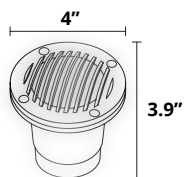

Recessed Spot Lights

Best used for in-ground applications where fixtures need to be hidden. Some of these include lawns, patios, decks, driveways, pathways, and more. These recessed spotlights are used for uplighting architectural features, trees, walls, and columns.

Cast Brass Recessed Spot (RSPOT-CB)

MR16¹ Spot with ABS Sleeve, IP68