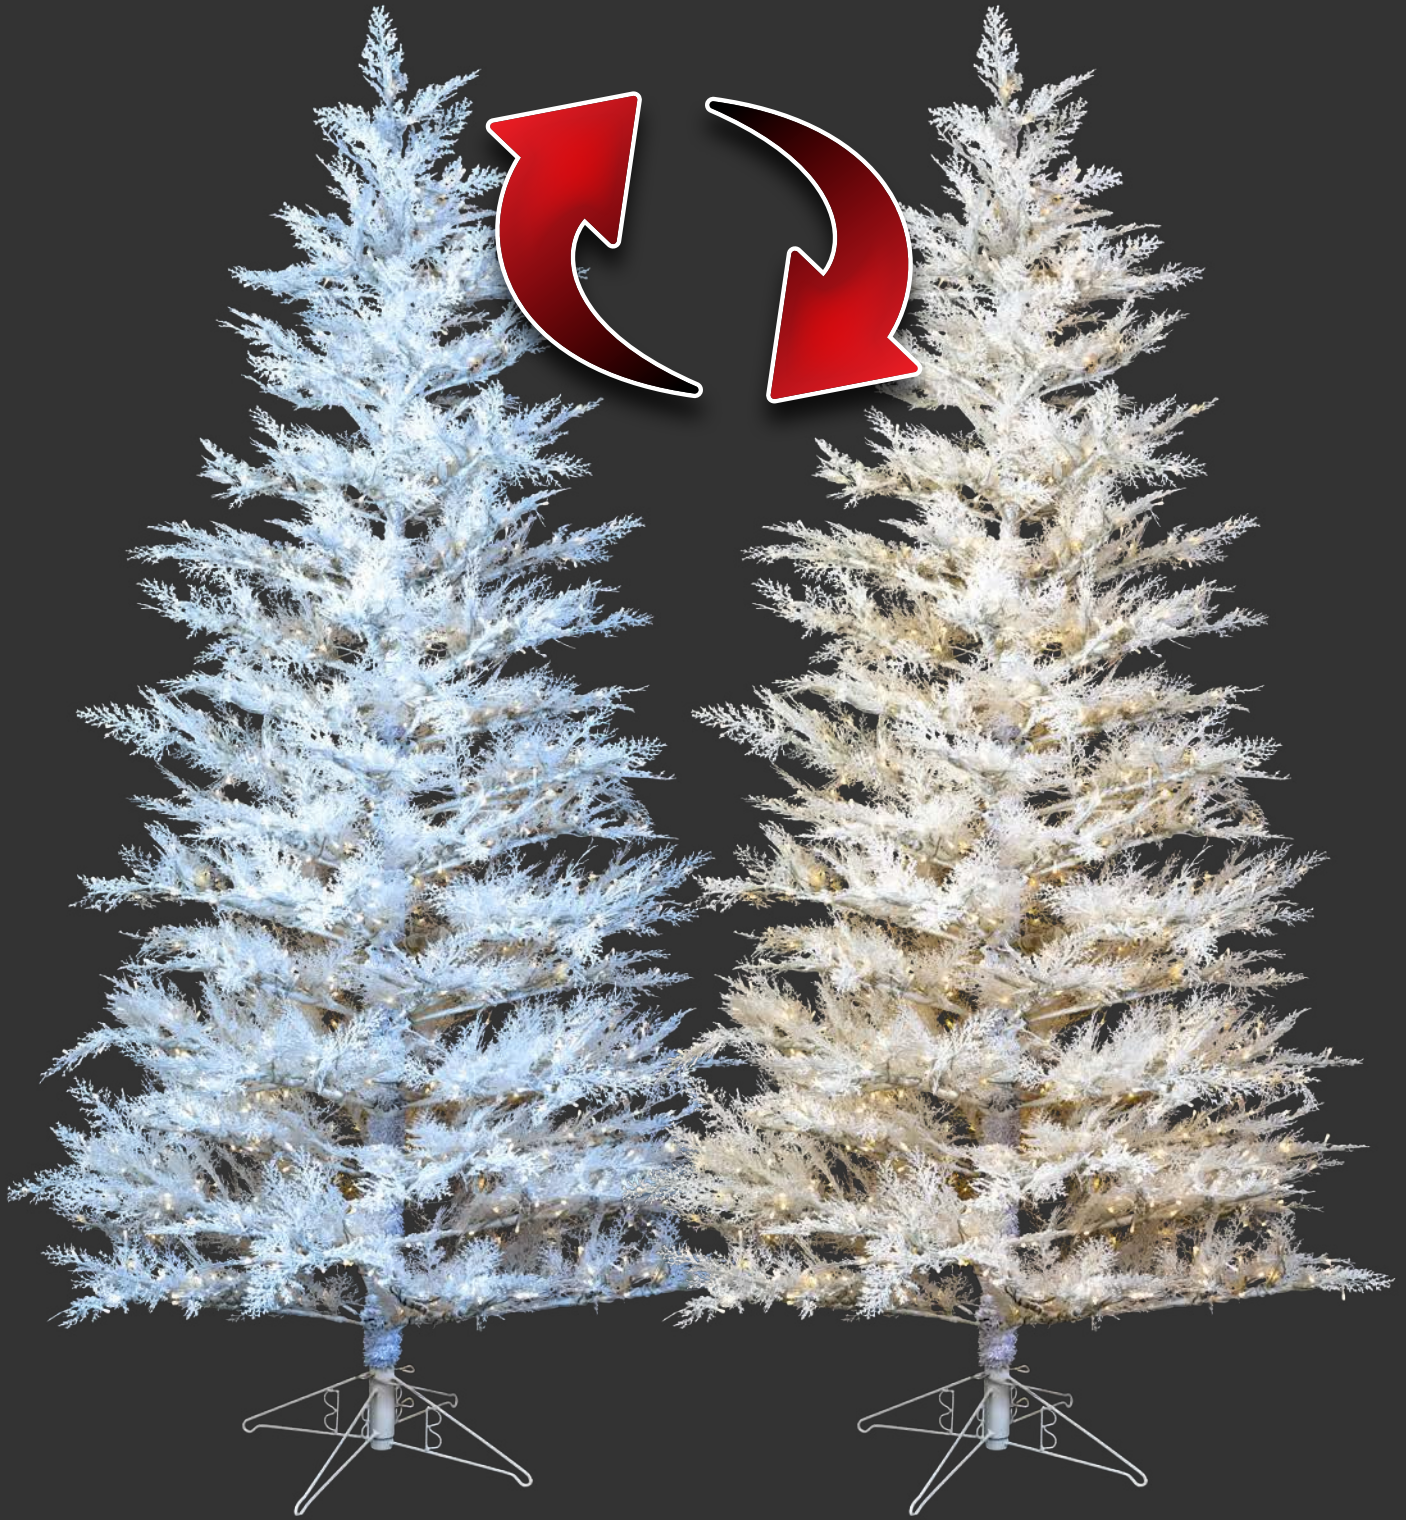

Ice Cedar Color Changing Trees

Available in Slim

This color changing tree can switch from a cool glow to a traditional warm glow with just a simple switch! Change your theme, change your mind, change your light!

Cool White LED

Item #	Size	Description
81-381-070-WWCW	7'	Ice Cedar Color Change Warm White to Cool White
81-381-075-WWCW	7.5'	Ice Cedar Color Change Warm White to Cool White
81-381-090-WWCW	9'	Ice Cedar Color Change Warm White to Cool White