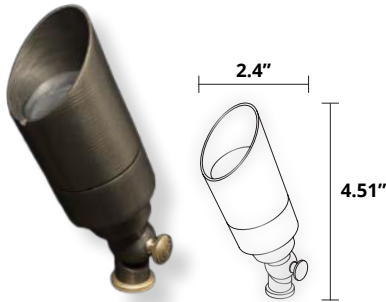

Weather Brass Spot With Adjustable Shroud (SPOT-GL)

Weathered Brass MR16¹ Spot with Adjustable Shroud PVC Ground Stake with Brass Lock Ring