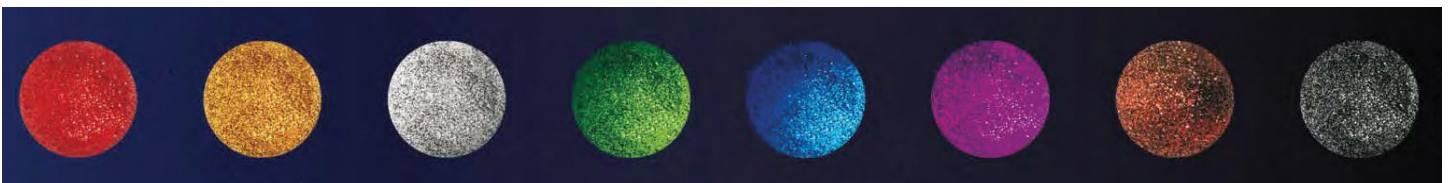

Watts: 834

**FDS-123006.WH**

H: 12.8'

W: 6.9'

Watts: 394

Also available with  
Glitter Plastic Balls

Also available with Glitter Plastic Balls

Spheres Tree