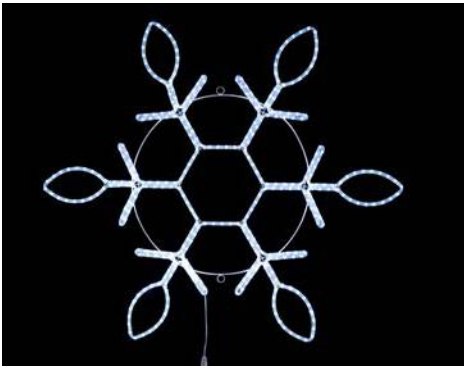

Snowflakes

A

B