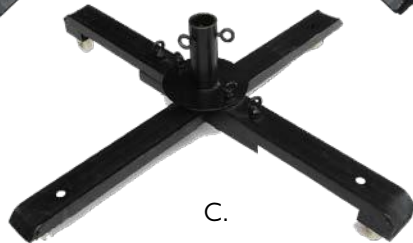

# Tree Stands and Platforms

A.

B.

D.

C.

E.

	Item #	Description	Size	Tree Size
A	55-1000	Antique Gold Tree Pot	17" x 20.5"	up to 8'
B	56-S27-RU	Rolling Tree Stand	27"	7.5' to 8'
C	56-S30-RU	Rolling Tree Stand	30"	9' to 10'
D	56-S34-RU	Rolling Tree Stand	34"	12' to 14'
E	56-S27-N	Wooden Tree Stand	27"	7.5' to 8'