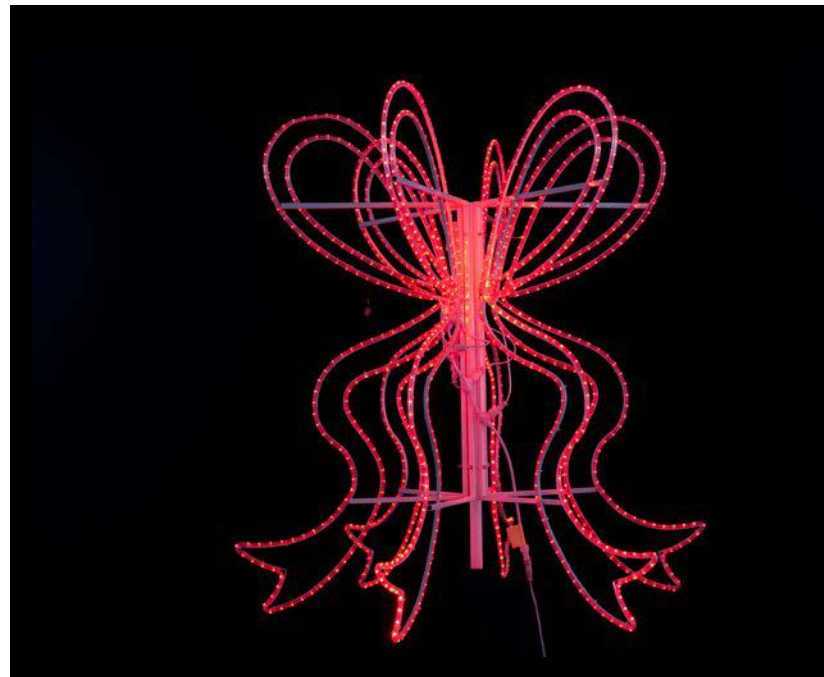

Tree Toppers

Item #	Description	Size
79-012-048	Star Tree Topper	48"
79-011-048	Starburst Tree Topper	48"
79-010-048	Bethlehem Star Tree Topper	48"
REDRIBBONTT-4	Red Ribbon Tree Topper	48"