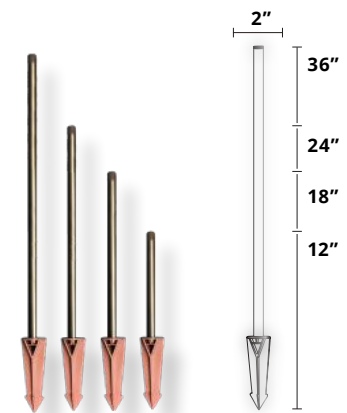

Path Light Stems

**(NTDSTEM12, NTDSTEM18,
NTDSTEM 24, NTDSTEM36)**

Weathered Brass with
Ground Stake Attached
(Bi-Pin & Hats Sold Separately)