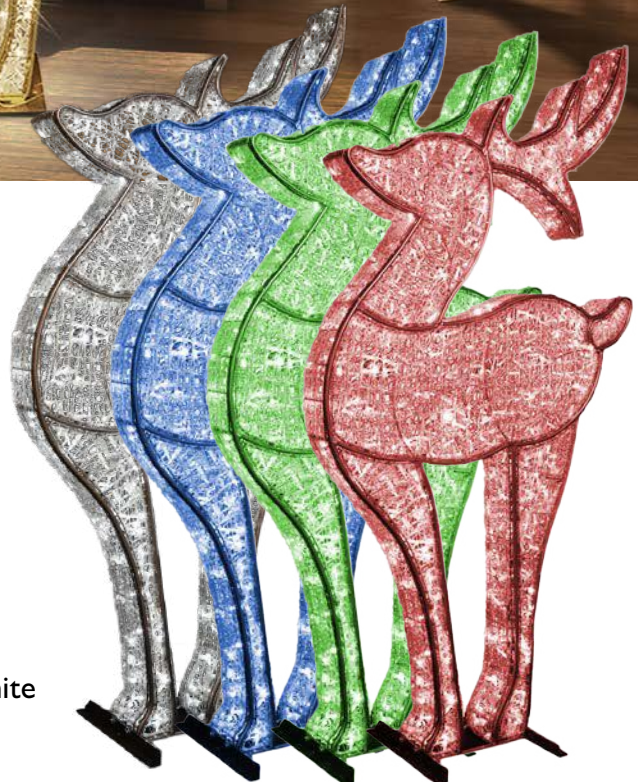

Available in Cool White