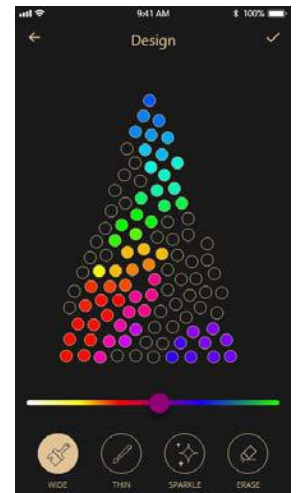

Effects

Personalize your installation with the Twinkly App