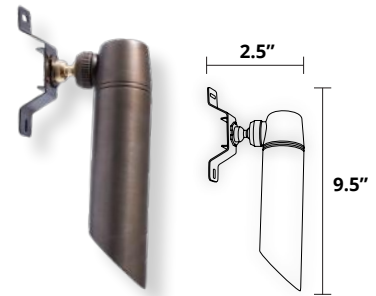

Cast Brass Tree Down Spot (TRSPOT-CB)

MR16¹ Down Spot, Tree Mounting Bracket with Orbital Base