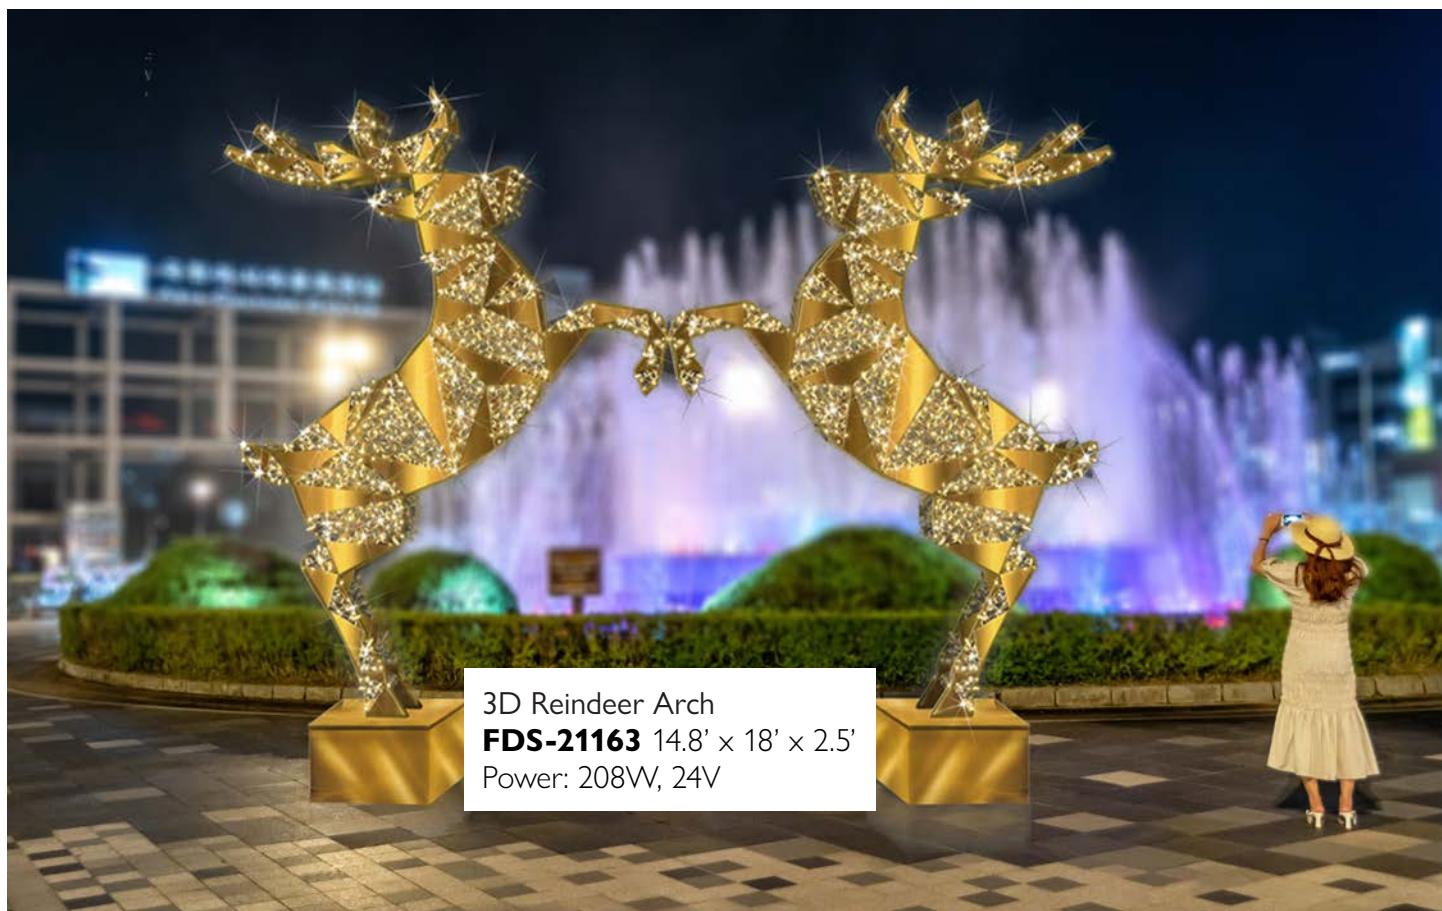

3D Standing Deer
FDS-18146
8.5' x 4.9' x 1.6',
Power: 36W, 24V

3D Stepping Deer
FDS-18144
8.5' x 4.9' x 1.6',
Power: 36W, 24V