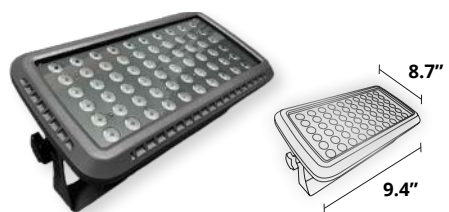

Wall Washers

As the name suggests, these high lumen output fixtures are used for highlighting commercial building walls, accenting architectural elements and more. RGB options allow you to assign any color combination to create the perfect theme.