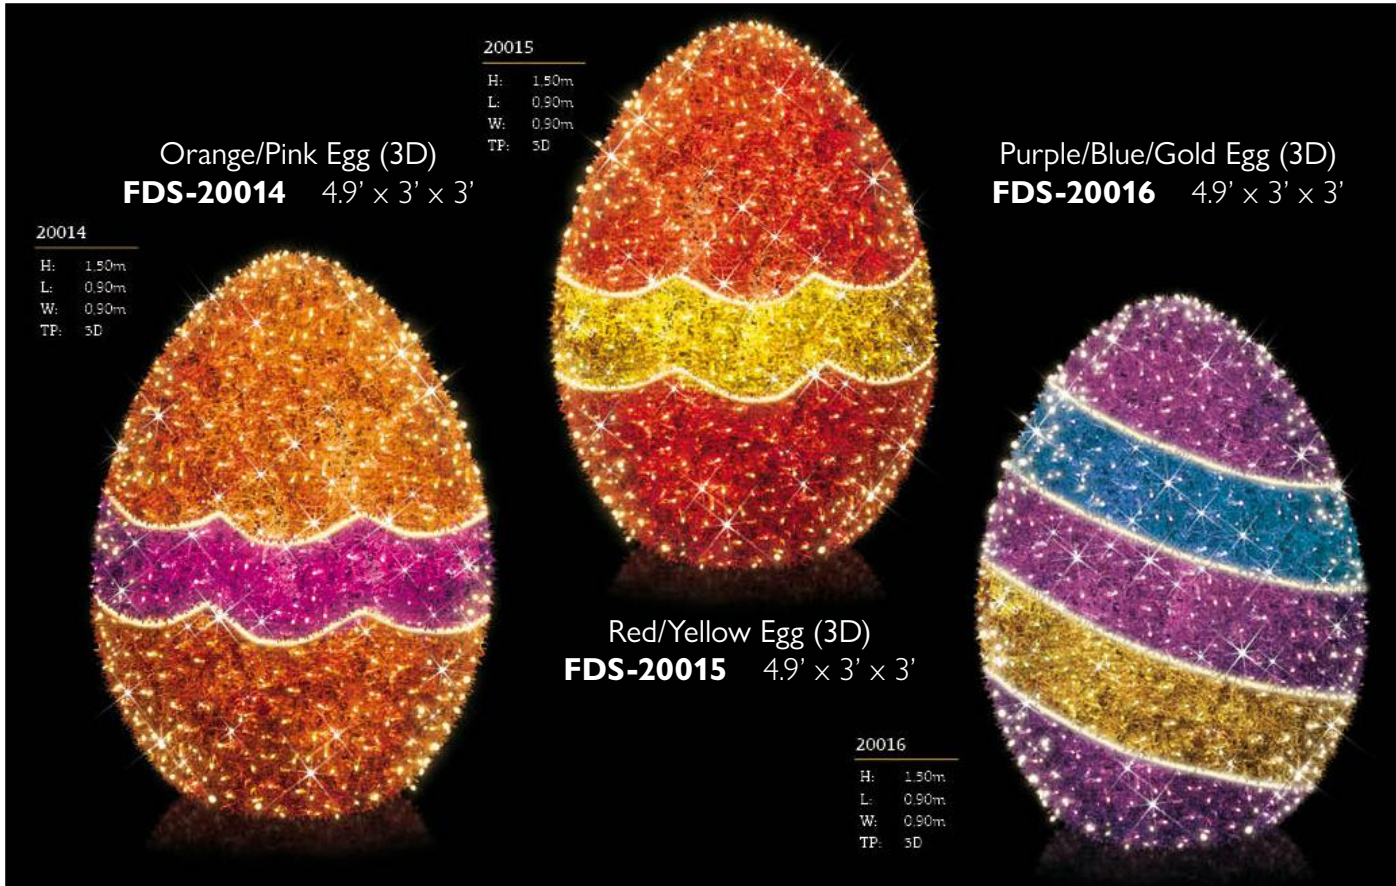

**FDS-20023** 6.6' x 6.4' x 5'

Bow/bow tie are custom options. Specify color.

Bunny with Basket (3D)

**FDS-20042** 6.6' x 3.3' x 3.3'

Bow/bow tie are custom options. Specify color.

Bunny Driving Easter  
Egg Truck  
**FDS-20036** 5.9' x 8.5', x 2'