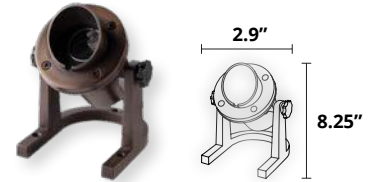

Cast Brass Water Light
(UWLIGHT-CB, UWLIGHT-CB30)
MR16 Underwater Light 30' Lead