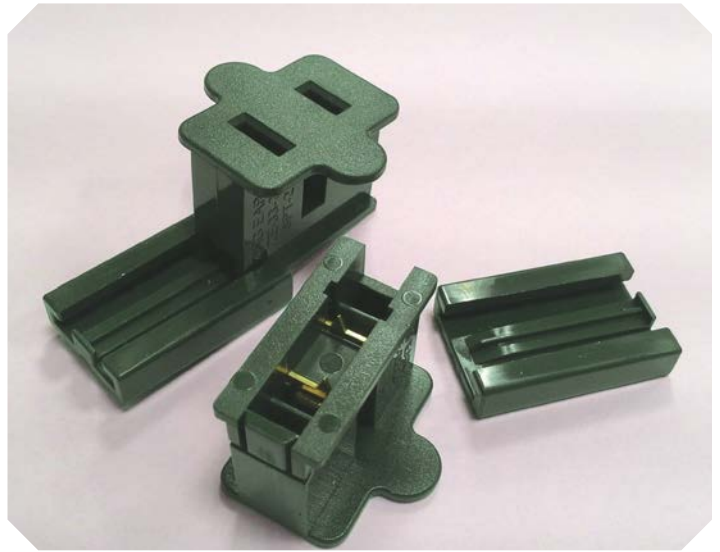

Extension Cord Gaskets

## Jumpers

Item #	Description	Case Pack
JUMPER3	Jumper 3 ft	10
JUMPER6	Jumper 6 ft	10
JUMPER12	Jumper 12 ft	10

Seals out water effectively reducing shorts and breaker tripping. Stores well for reuse.

Item #	Description	Case Pack
EXT-GASKET	Extension Cord Gaskets	100

# Adapters

Zip Dual Male SPT1/SPT2 (covers included)

Zip Dual Female SPT1/SPT2 (covers included)

Large 3-Way Splitter

3-Way Splitter