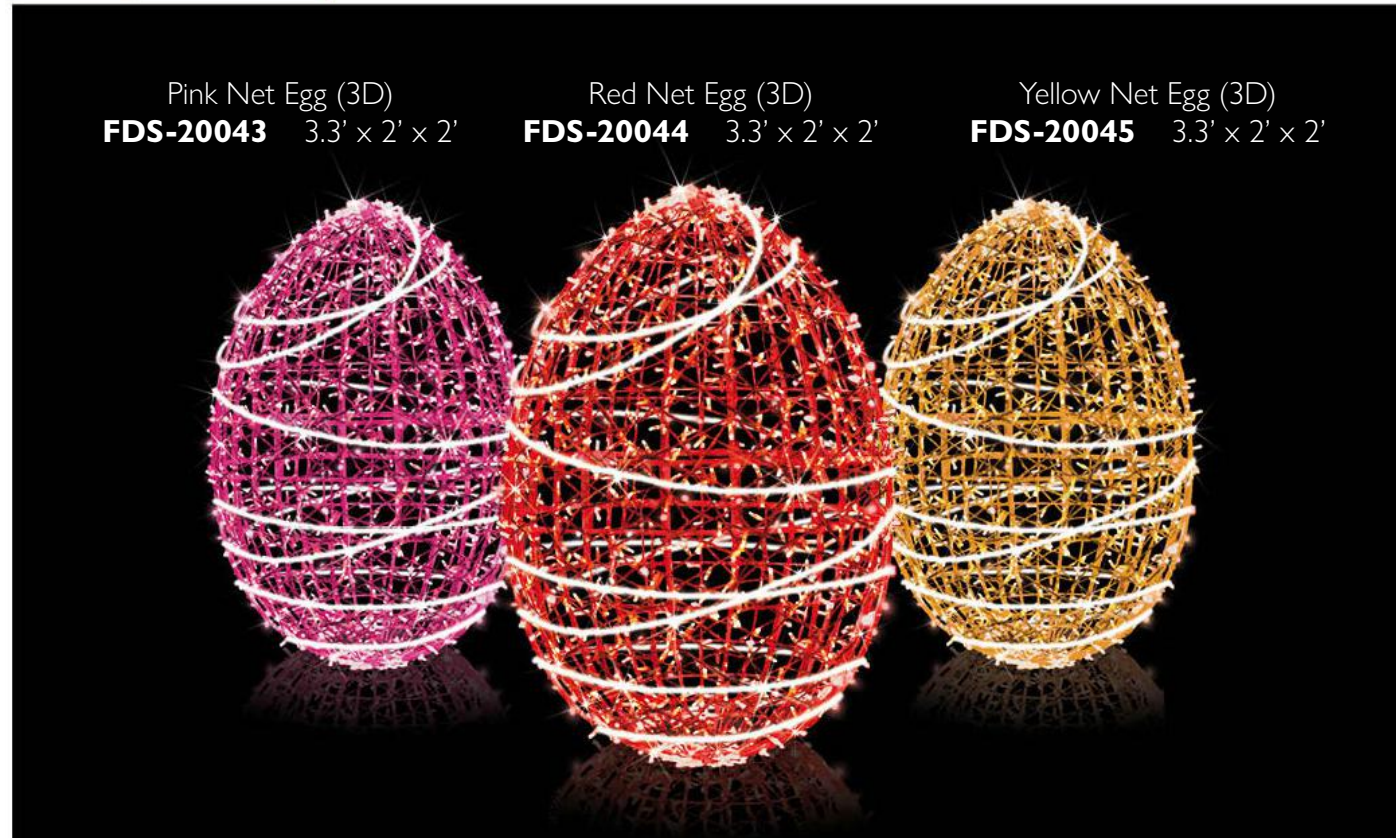

**FDS-20023** 6.6' x 6.4' x 5'

Bow/bow tie are custom options. Specify color.

Bunny with Basket (3D)

**FDS-20042** 6.6' x 3.3' x 3.3'

Bow/bow tie are custom options. Specify color.

Bunny Driving Easter  
Egg Truck  
**FDS-20036** 5.9' x 8.5', x 2'