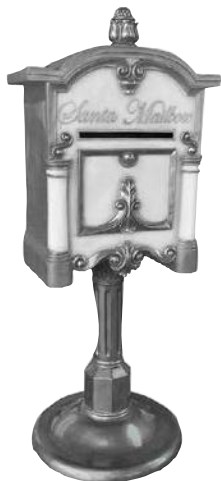

**Elegant Sleigh**  
44" x 50" x 89"  
58-2505-0010

**Mailbox**  
Red: 58-2505-0003  
White: 58-2505-0003-1  
68" x 28" x 26"

**Clock**  
Red: 58-2505-0004  
White: 58-2505-0004-1  
62" x 24" x 24"