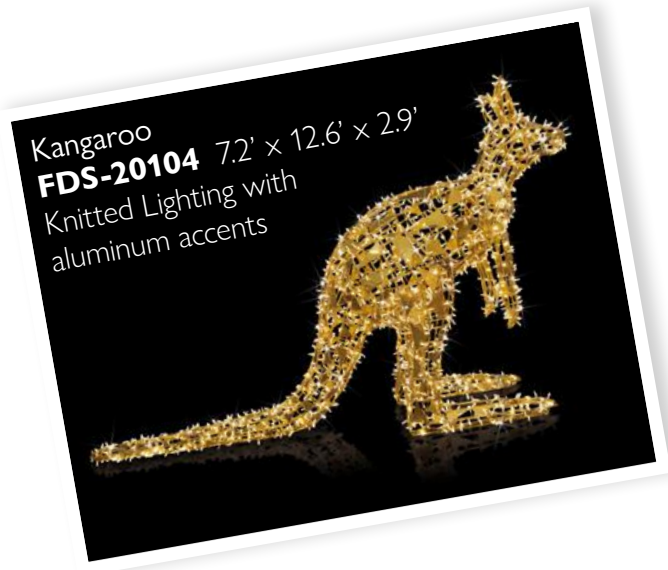

King of the Beasts  
**FDS-17310 (Standing)**  
5.6' x 10.9' x 3'  
**FDS-17311 (With Ball)**  
5.2' x 8' x 3.5'

Kangaroo  
**FDS-20104** 7.2' x 12.6' x 2.9'  
Knitted Lighting with  
aluminum accents

Golden Giraffe  
**FDS-20103** 17' x 10.2' x 3.1'  
**FDS-20102** 13' x 7.8' x 2.3'  
**FDS-20101** 9.9' x 6' x 1.8'  
These life size giraffes are a great  
addition to any animal display.