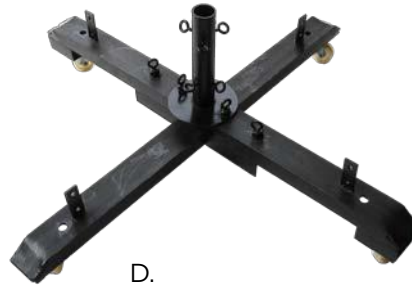

# Tree Stands and Platforms

A.

B.

D.

C.

E.

	Item #	Description	Size	Tree Size
A	55-1000	Antique Gold Tree Pot	17" x 20.5"	up to 8'
B	56-S27-RU	Rolling Tree Stand	27"	7.5' to 8'
C	56-S30-RU	Rolling Tree Stand	30"	9' to 10'
D	56-S34-RU	Rolling Tree Stand	34"	12' to 14'
E	56-S27-N	Wooden Tree Stand	27"	7.5' to 8'