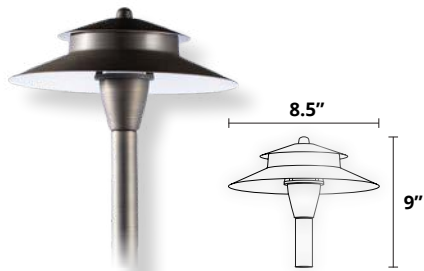

**6" Decorative Area Hat**  
(D6AREA-HAT)

Weathered Brass Bi-Pin<sup>5</sup> Path Hat  
Variable Mounting Stems<sup>6</sup> Available

**7" Path Light Hat**  
(7PTH-HAT)

Weathered Brass Bi-Pin<sup>5</sup> Path Hat  
Variable Mounting Stems<sup>6</sup> Available