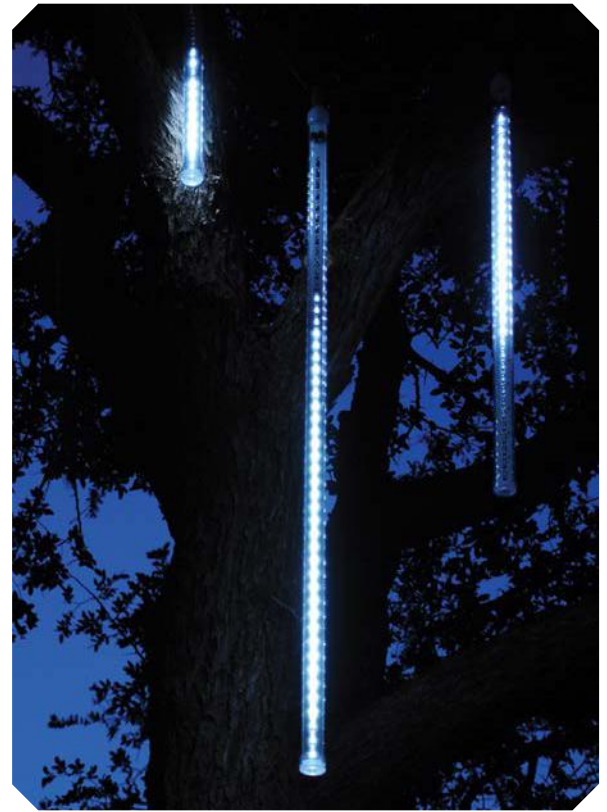

Snowfall Tubes

Our C7 LED Warm White Snowfall Tubes come in a case of 15. Each case has 5 each of 1', 2' and 3' tubes.

- 1' has 16 diodes
- 2' has 32 diodes
- 3' has 48 diodes

Our C9 LED Snowfall Tubes come in Warm White and Cool White. They come in a case of 15 with 5 each of 1', 2' and 3' tubes.

- 1' has 16 diodes
- 2' has 32 diodes
- 3' has 48 diodes

Item #	Description	Case Pack
C7LEDWWSFALL	C7 Snowfall Tubes Warm White	15 Tubes
C9LEDCWSFALL	C9 Snowfall Tubes Cool White	15 Tubes
C9LEDWWSFALL	C9 Snowfall Tubes Warm White	15 Tubes

Strobe Lights

Our Strobe Lights feature:

- Strobe Lighting Effect
- Less than 1 watt
- 130 volt
- Average bulb life: 60,000 hours
- Remain cool to the touch