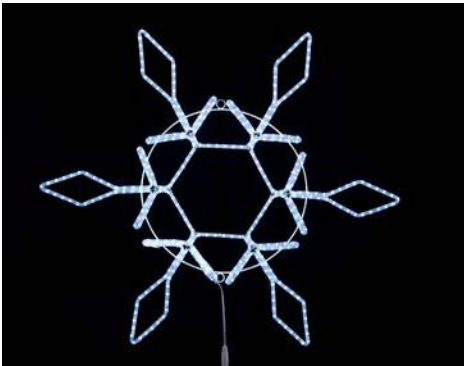

Snowflakes

A

B

C

D

E

F

G

	Item #	Description	Size Available
A	79-001-0XX	Snowflake	24", 36", 48"
B	79-002-0XX	Snowflake	36", 48", 60"
C	79-003-0XX	Snowflake	24", 36", 48"
D	79-004-0XX	Snowflake	28", 36", 48"
E	79-005-0XX	Snowflake	30", 38", 48"
F	79-006-0XX	Snowflake	30", 38", 48"
G	79-007-0XX	Snowflake	30", 38", 48"