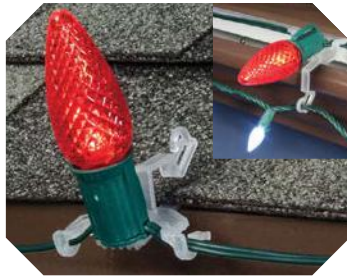

Speed Clip

Flat Roof Adapter

All In One Clip

Suction Cup  
Wreath Hook

5" Light Stake  
10" Light Stake

Mini Clips  
w/Pad Attached

Multi Light Clip

Masonry Mount