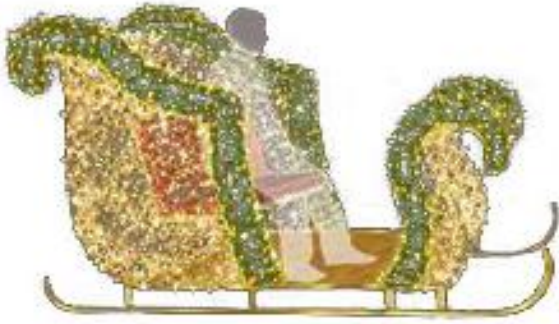

Power: 208W, 24V

3D Christmas Book Photo Op

**FDS-21150** 9.8' x 9.8' x 9.4',

Power: 252W, 24V

3D Vintage Car

**FDS-21128** 5.9' x 10.8' x 5.9',

Power: 80W, 24V

3D Sleigh Gold/Green  
**FDS-21121** 10.8' x 5.2' x 3.8',  
Power: 96W, 24V