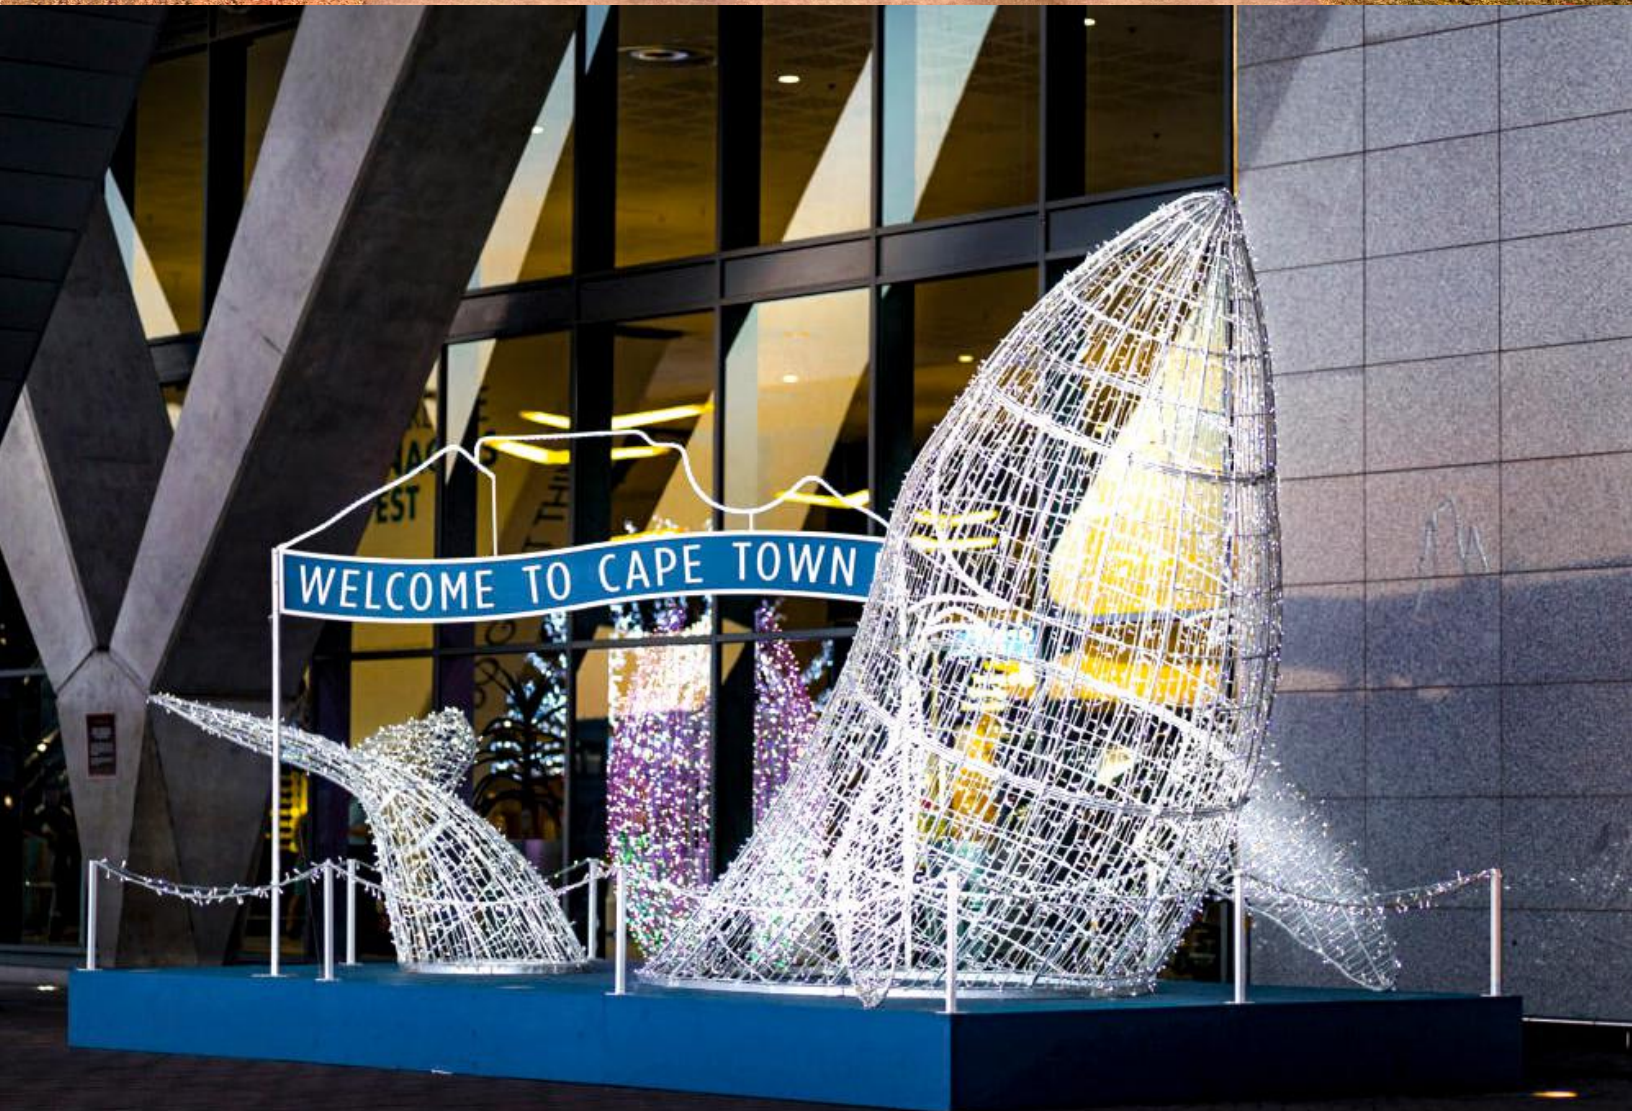

# Halloween

2D Pumpkin Pole Motif  
**FDS-50008**  
H: 5.2', L: 3.6',  
Power: 24W, 24V

2D Pumpkin, Pole Mount  
**FDS-50004.150M**  
H: 4.9', L: 4.9', Power: 52W, 24V

2D Pumpkin, Pole Mount  
**FDS-50004.220M**  
H: 7.2', L: 7.2', Power: 85W, 24V