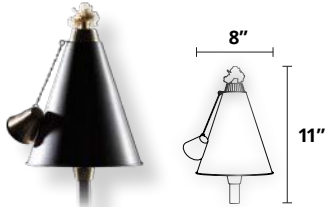

Tiki Torch Hat
(TIKI-CB, TIKI-CB-STEM)
Weathered & Natural Brass
Also Functions as an Oil Lamp
(60" Stem & Bi-Pin Sold Separately)