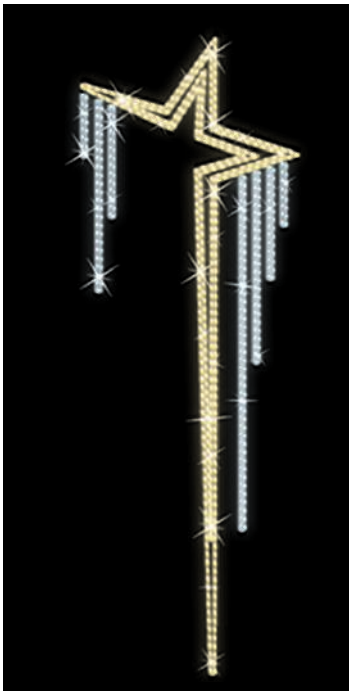

Dripping Star
Pole Mount

FDS-15241.B2.01.220

H: 7.2'/4.9'

W: 2.5'/1.8'

Watts: 42/33