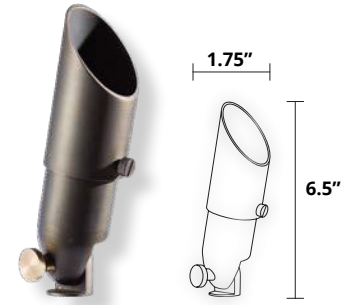

Mini Spot Light (MSPOT-WB)

Cast Brass MR11² Mini-Spot Light Sphere with Orbital Base, PVC Ground Stake with Brass Lock Ring