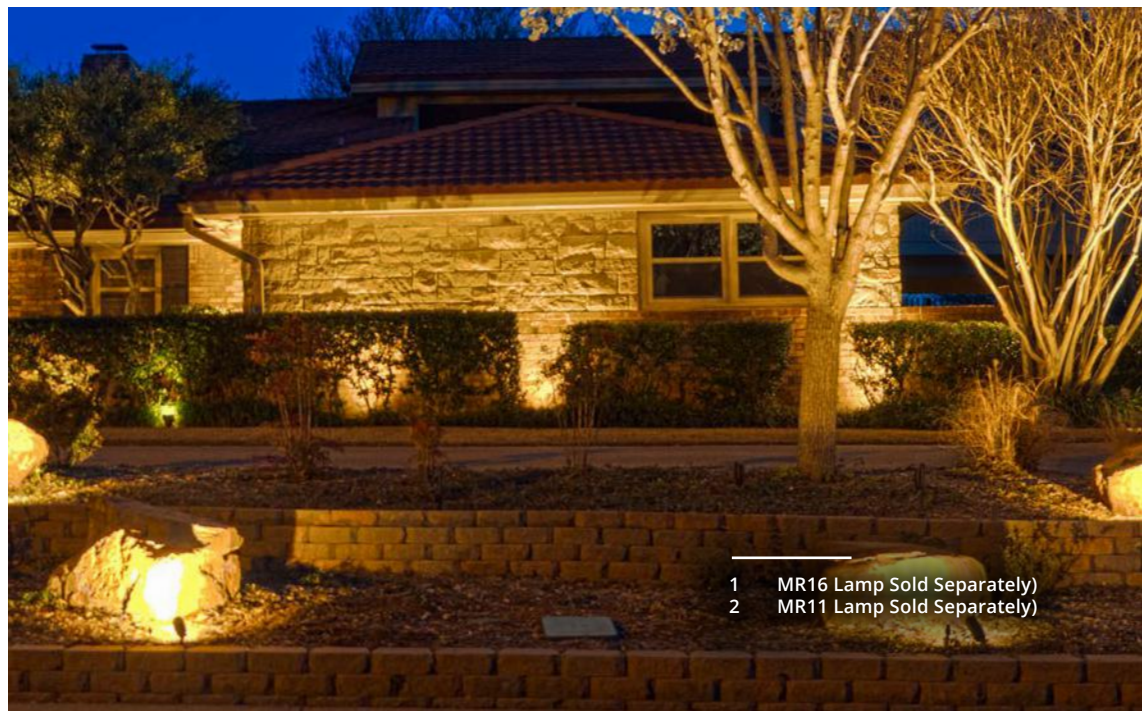

Cast Brass Bullet Spot (SPOT-WBS)

Weathered Brass MR16¹ Spot with Ground Slotted Stake

1. 1 MR16 Lamp Sold Separately)
2. 2 MR11 Lamp Sold Separately)