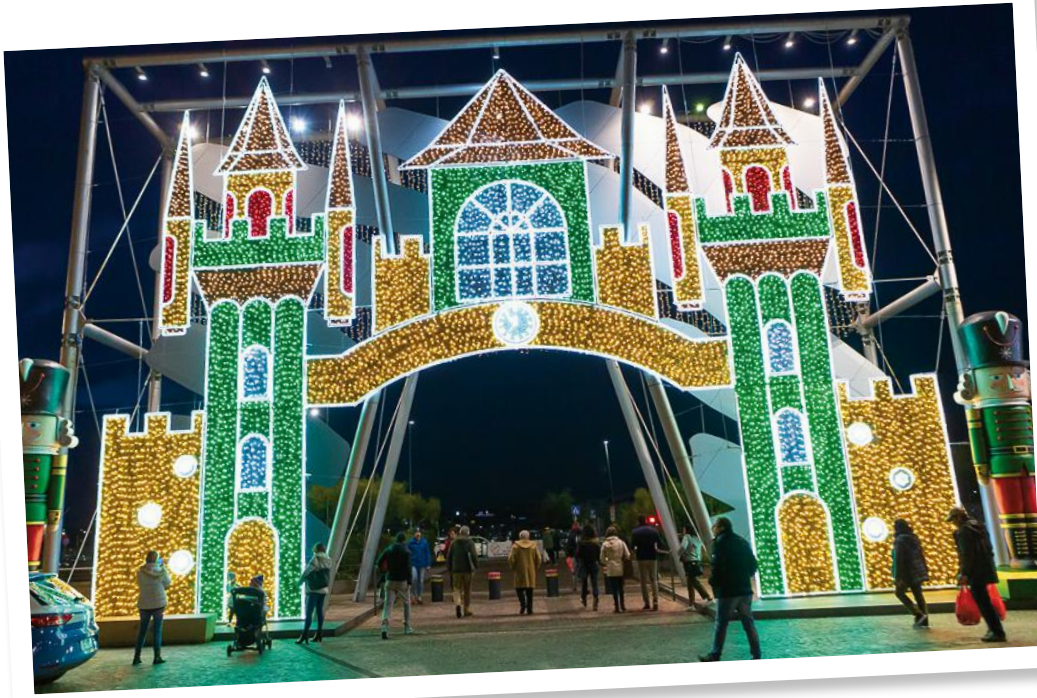

2D Silver Frame  
Photo Op  
**FDSS-18127-SLV**

Photo Frame with Santa Hat & Package  
**FDSS-20125 8.5' x 6.6'**

Holiday Photo Frame with 7 Holidays  
**FDSS-20125-ALL**

Golden Buffalo  
**FDS-20135.WW**  
6.1' x 10.2' x 4.4'

King of the Beasts  
**FDS-17310 (Standing)**  
5.6' x 10.9' x 3'  
**FDS-17311 (With Ball)**  
5.2' x 8' x 3.5'

Kangaroo  
**FDS-20104** 7.2' x 12.6' x 2.9'  
Knitted Lighting with  
aluminum accents

Golden Giraffe  
**FDS-20103** 17' x 10.2' x 3.1'  
**FDS-20102** 13' x 7.8' x 2.3'  
**FDS-20101** 9.9' x 6' x 1.8'  
These life size giraffes are a great  
addition to any animal display.

Who wouldn't want to ski with the Big Man himself? Great interactive display for a fun holiday experience!