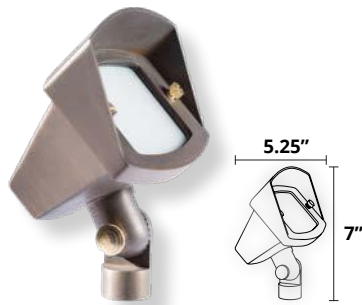

Cast Brass Wash Light

(WASH-WB)
Cast Brass MR16¹ or Bi-Pin⁵ Wash Light
PVC Ground Stake with Brass Lock Ring