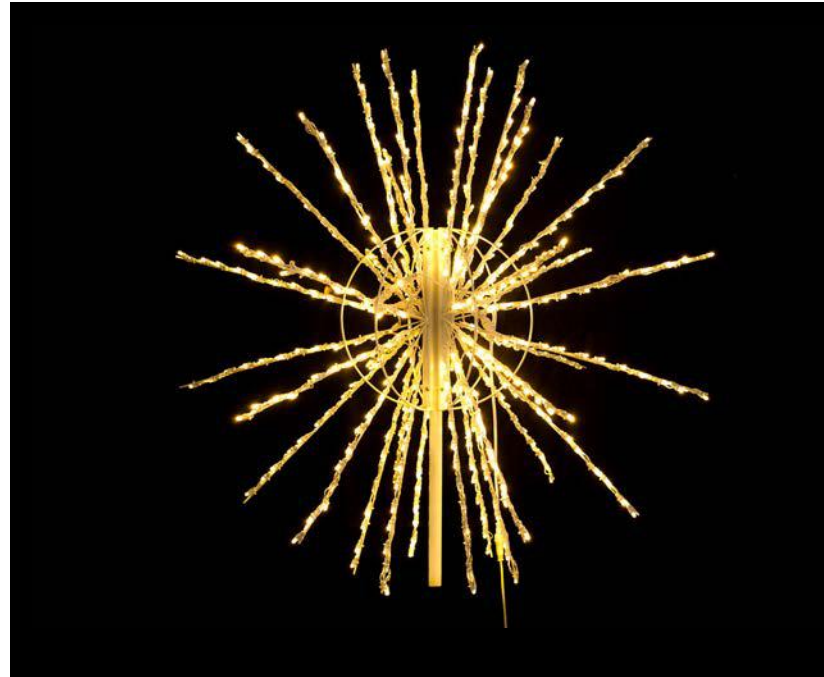

# Tree Toppers

Item #	Description	Size
79-012-048	Star Tree Topper	48"
79-011-048	Starburst Tree Topper	48"
79-010-048	Bethlehem Star Tree Topper	48"
REDRIBBONTT-4	Red Ribbon Tree Topper	48"