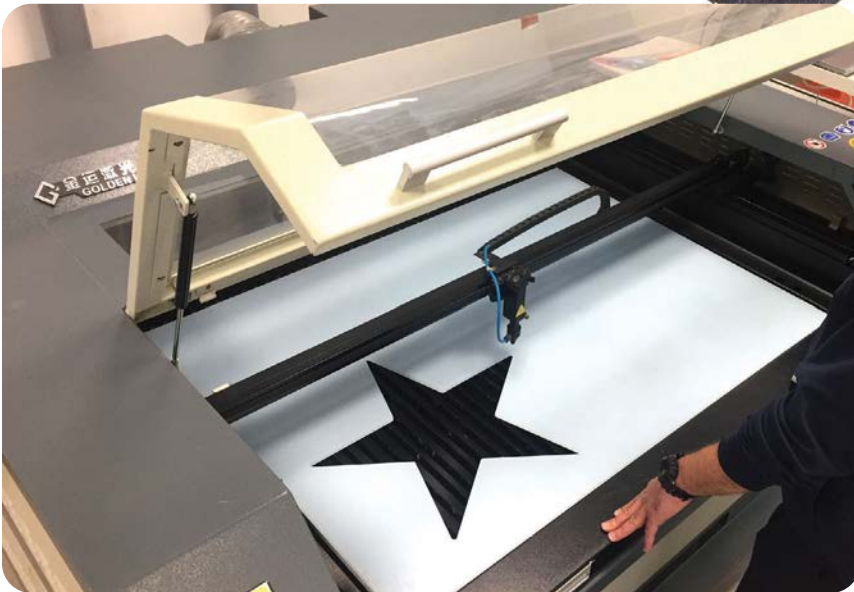

# Who is FDS?

FDS has been manufacturing since 1987. The company now operates from a 500,000 sq ft factory in Greece and over 1,200,000 sq ft factories in North and South Bulgaria.

FDS is one of the largest decorative lighting manufacturing facilities in the world!

**Production Facility in Greece**

With facilities to build and test in-house, the development process of a project is quick and efficient. You get a product that is more reliable and delivers what is promised.

# Materials and Technology Put FDS at the Top

FDS has the latest and most advanced industrial machinery, allowing them to replace third-party suppliers while maintaining and ever improving efficiency in the production.

## Laser Cutters for Plexiglass and Metal

Their high power, precision machines and software can quickly convert a design into a precision laser cut product.