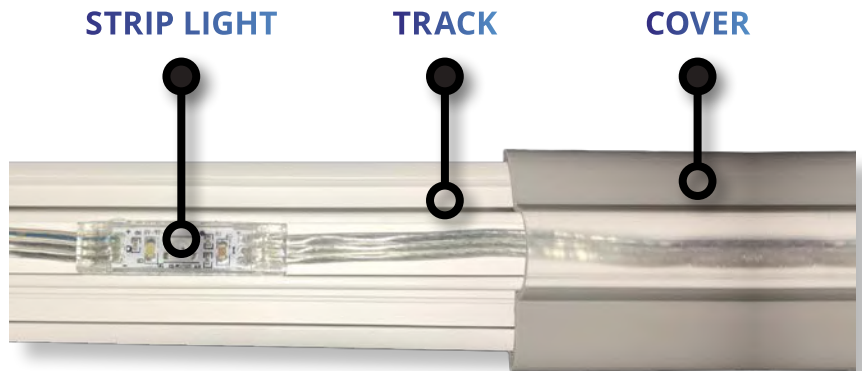

WHAT ARE PERMALITES?

Permalites® 365 are the best way to celebrate your special occasions by creating any color pattern you want! Whether you're celebrating America's Independence or Santa's return for

Christmas, the possibilities are endless! Permalites® 365 offers the opportunity to promote your business by attracting customers with your unique lighting patterns!

PATENTED TRACK SYSTEM

Permalites® patented track system protects components and hides them from view during the day. The crown molding style cover is available in several colors that allow this to blend in with the installation surface.

TRACK COLORS

COVERS/LIDS