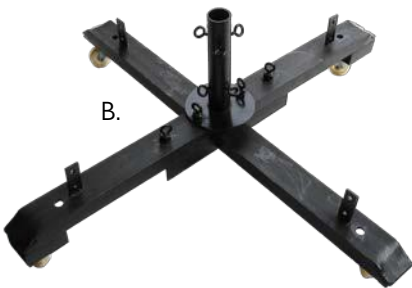

Tree Stands and Platforms

A.

B.

D.

C.

E.

	Item #	Description	Size	Tree Size
A	55-1000	Antique Gold Tree Pot	17" x 20.5"	up to 8'
B	56-S27-RU	Rolling Tree Stand	27"	7.5' to 8'
C	56-S30-RU	Rolling Tree Stand	30"	9' to 10'
D	56-S34-RU	Rolling Tree Stand	34"	12' to 14'
E	56-S27-N	Wooden Tree Stand	27"	7.5' to 8'