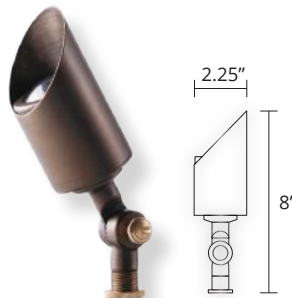

Spun Brass Spot Light (SPOT-SB)

MR16¹ Spun Brass Spot Light, PVC Ground Stake with Brass Lock ring