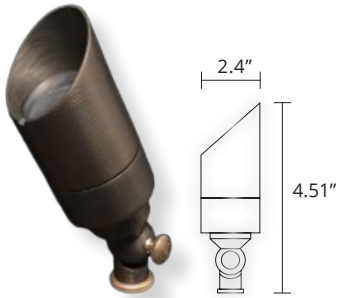

Weather Brass Spot (SPOT-GL)

Weathered Brass MR16¹ Spot with Adjustable Shroud PVC Ground Stake with Brass Lock Ring