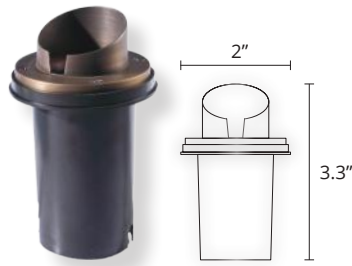

Recessed Spot

With Glare Guard (RSPOT-GL)

Recessed MR16¹ Spot Cast Brass with ABS sleeve