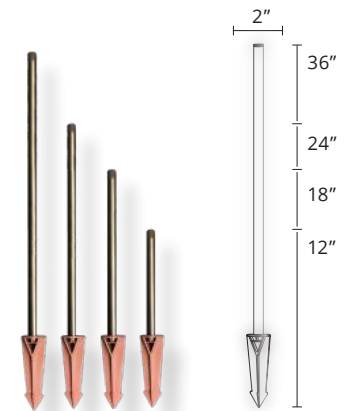

Lightbulb Shapes/Sizes

Lamps are described in many ways. First by **Base** i.e. E26, E11, GU5.3, **Shape** i.e. A, C, G, **Size** i.e. 16, 19, 30, 36

Base

1. Candelabra - E12 North America, E11 Europe
2. Intermediate - E17 North America, E14 (ES, SES) Europe
3. Medium/Standard - E26 (MES) North America, E27 (ES) Europe
4. Mogul - E39 North America, E40 (Goliath ES) Europe
5. Bipin - G4, 5.3 low voltage GU10 line voltage

E12

E26

E39

G4

GU5.3

Shape

Typically described first by a letter, then a number to reflect the shape and size of lamp. The letter refers to the shape, and the number refers to size (more on that later).

- A.** Arbitrary, Angle most resembles a standard bulb
- C.** Conical, Candle often referred to Christmas light bulb
- G.** Globe round or circular
- S.** Sign called straight sided. Traditionally used in signs.
- ST.** Straight tapered often seen in vintage-edison style lamps
- R/BR.** Reflector typically make up flood type lamps
- MR.** Multifaceted Reflector a directionally focused lamp
- PAR.** Parabolic Aluminized Reflector like BR lights, but more directional

Sizes

Lamp size is determined by the maximum overall diameter (MOD) of the lamps shell. It is represented in eighths of an inch (1/8")

For example:

An A19 lamp is 19 eighths of an inch or 19/8" in diameter, which is 2 3/8" wide. An MR16 is 16/8" in diameter which is 2".

Weathered Brass (8.5AREA-WB)

Die-Cast Path Light
18" Stem Included
(Bi-Pin Sold Separately)

12" Area Light Hat

Weathered Brass (12AREA-HAT)

(Bi-Pin Lamp & 12", 18", 24", 36"
Stems Sold Separately)

Path Light Stems