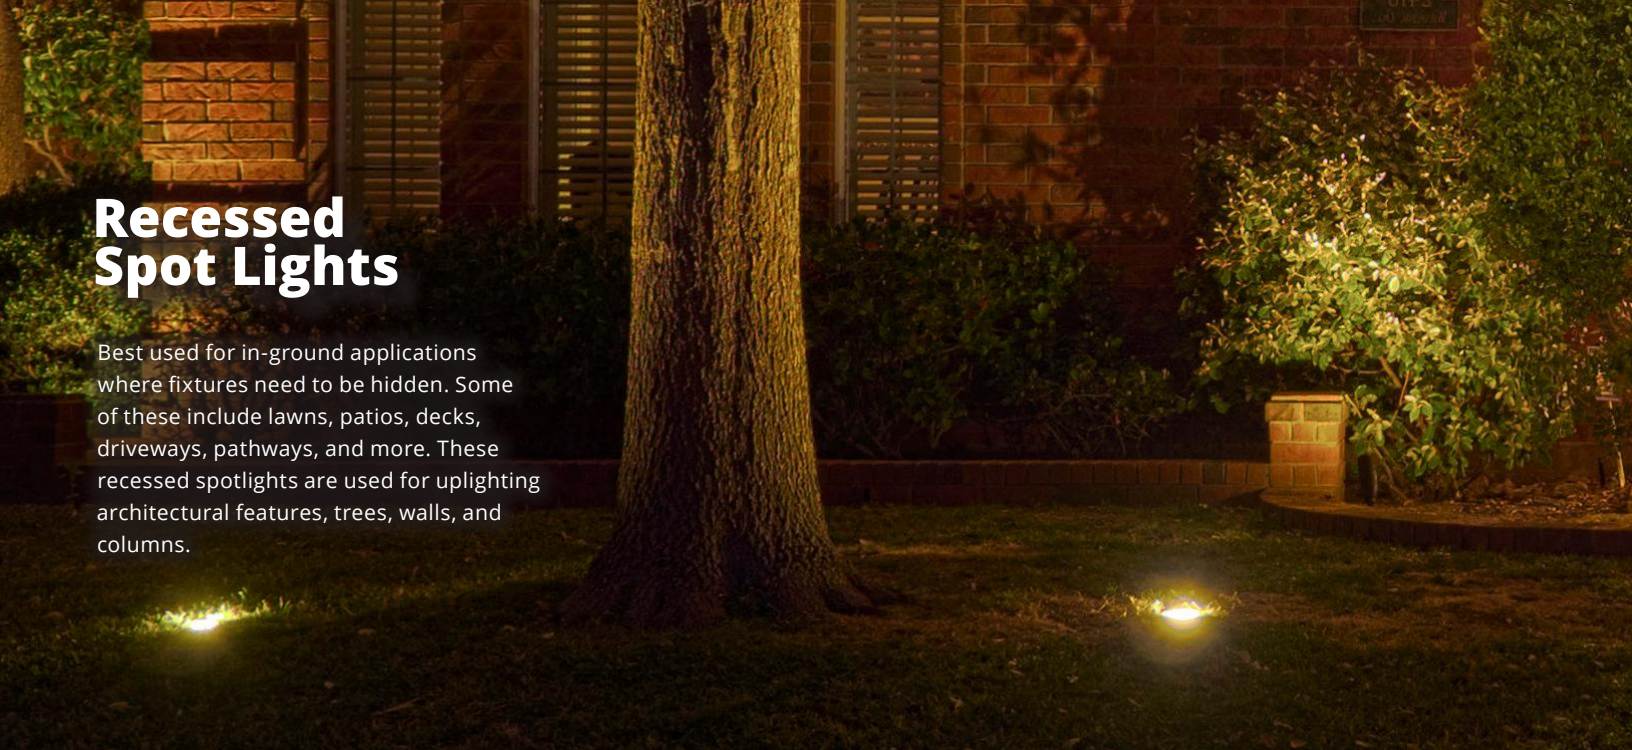

Recessed Spot Lights

Best used for in-ground applications where fixtures need to be hidden. Some of these include lawns, patios, decks, driveways, pathways, and more. These recessed spotlights are used for uplighting architectural features, trees, walls, and columns.