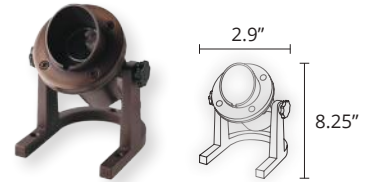

Cast Brass Water Light
(UWLIGHT-CB, UWLIGHT-CB30)
MR16 Underwater Light 30' Lead