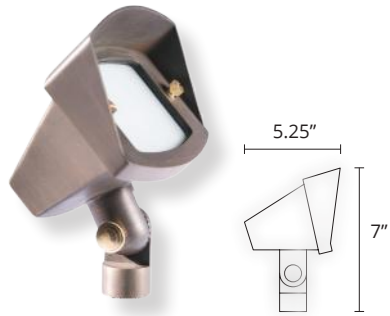

Cast Brass Wash Light

(WASH-WB)
Cast Brass MR16¹ or Bi-Pin⁵ Wash Light
PVC Ground Stake with Brass Lock Ring