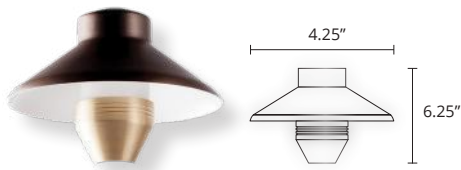

Path Lights

These fixtures are great for lighting up pathways, sidewalks, and gardens. They offer safety lighting, compliment gardens, patios, and more.

6" Brass Path/Area Hat

(D6PTH-HAT)

Weathered Brass Bi-Pin⁵ Path Hat
Variable Mounting Stems⁶ Available