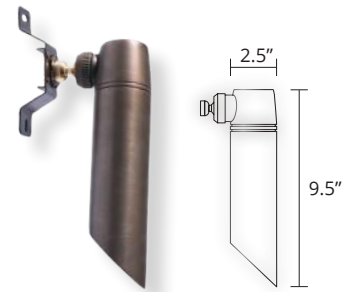

Cast Brass Tree Down Spot (TRSPOT-CB)

MR16¹ Down Spot, Tree Mounting Bracket with Orbital Base