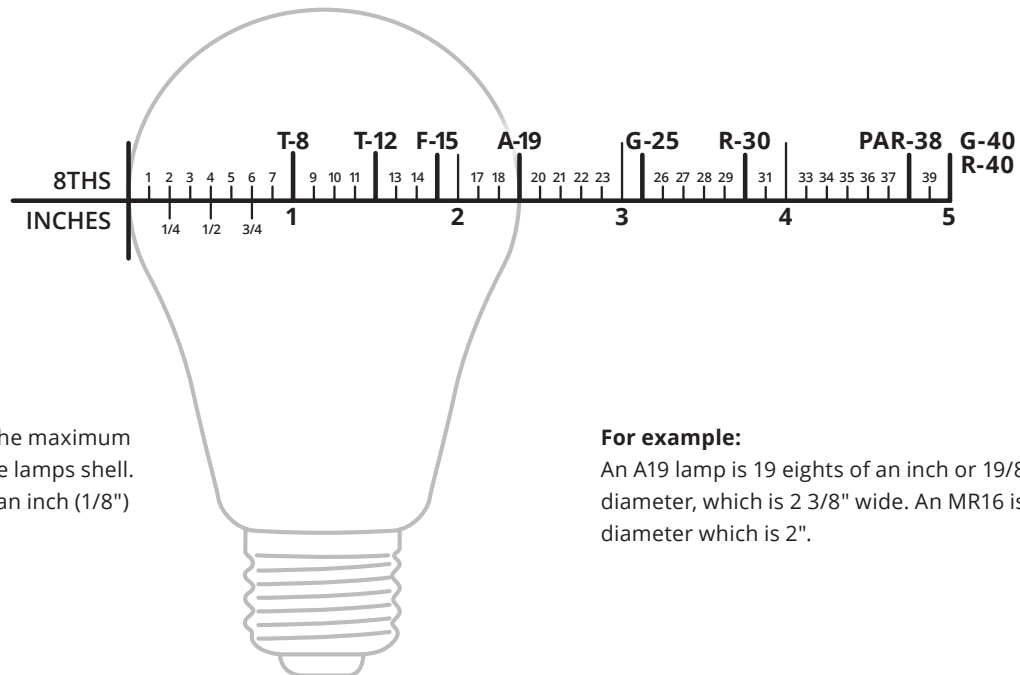

Lightbulb Shapes/Sizes

Lamps are described in many ways. First by **Base** i.e. E26, E11, GU5.3, **Shape** i.e. A, C, G, **Size** i.e. 16, 19, 30, 36

Base

1. Candelabra - E12 North America, E11 Europe
2. Intermediate - E17 North America, E14 (ES, SES) Europe
3. Medium/Standard - E26 (MES) North America, E27 (ES) Europe
4. Mogul - E39 North America, E40 (Goliath ES) Europe
5. Bipin - G4, 5.3 low voltage GU10 line voltage

E12

E26

E39

G4

GU5.3

Shape

Typically described first by a letter, then a number to reflect the shape and size of lamp. The letter refers to the shape, and the number refers to size (more on that later).

- A.** Arbitrary, Angle most resembles a standard bulb
- C.** Conical, Candle often referred to Christmas light bulb
- G.** Globe round or circular
- S.** Sign called straight sided. Traditionally used in signs.
- ST.** Straight tapered often seen in vintage-edison style lamps
- R/BR.** Reflector typically make up flood type lamps
- MR.** Multifaceted Reflector a directionally focused lamp
- PAR.** Parabolic Aluminized Reflector like BR lights, but more directional

Sizes

Lamp size is determined by the maximum overall diameter (MOD) of the lamps shell. It is represented in eighths of an inch (1/8")

For example:

An A19 lamp is 19 eighths of an inch or 19/8" in diameter, which is 2 3/8" wide. An MR16 is 16/8" in diameter which is 2".