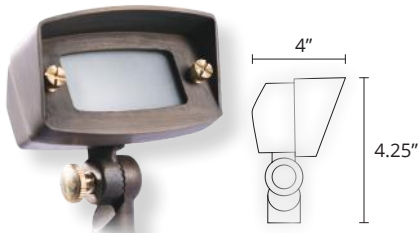

Cast Brass Mini Wash Light

(MWASH-WB)
Cast Brass Mini MR16¹ or Bi-Pin⁵ Wash Light
PVC Ground Stake with Brass Lock Ring