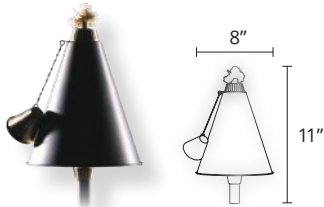

Tiki Torch Hat
(TIKI-CB, TIKI-CB-STEM)
Weathered & Natural Brass
Also Functions as an Oil Lamp
(60" Stem & Bi-Pin Sold Separately)