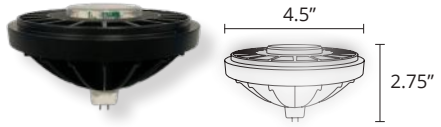

Smart RGBW LED PAR36
OUTDOOR USE
(DS-RGBPAR36-A)
Bluetooth Compatible