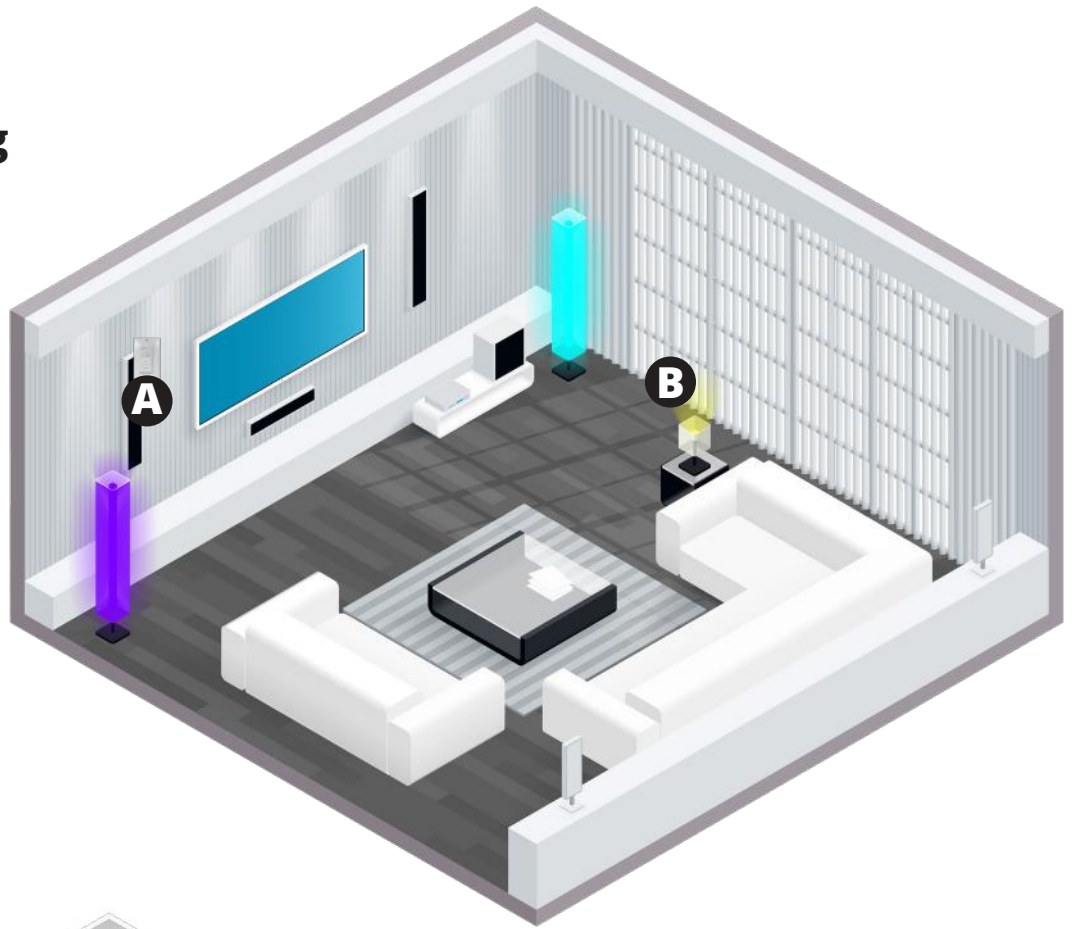

Bistro Lighting **D**

Festive lighting for any occasion that can be hung on gazebos, patios, pergolas, or just about anywhere.

Interior Lighting

Remote Switch **A**

Control lights from the wall or pull the remote out to keep it next to you.

Lamp Lighting **B**

A19 Globe Light

Great for table lamps, floor lamps, and more!

Strip Lighting **C**

Strip lights can be mounted under cabinets, shelves, countertops, or other applications.

Flood Lighting **D**