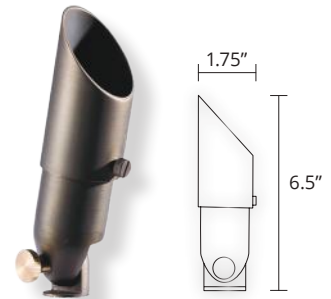

Mini Spot Light (MSPOT-WB)

Cast Brass MR11² Mini-Spot Light Sphere with Orbital Base, PVC Ground Stake with Brass Lock Ring