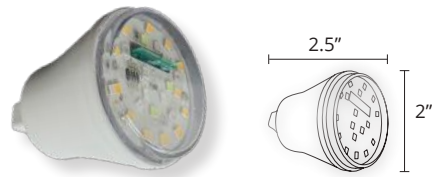

Smart RGBW LED MR16
LARGE
(DS-RGBMR16LG-A)
Bluetooth Compatible