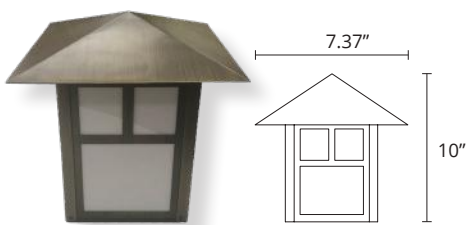

Post & Hanging Fixtures

Used for lighting patios, decks, or other smaller areas. Post lights mount on deck or posts, providing 360 lighting. Hanging lights mount on ceilings & provide downlighting for patios, decks, and other landscape areas.

Aged Brass Post Light WITH FROSTED LENS (POST-100)

Bi-Pin/MR16 Lamp
(MR16 Lamp Sold Separately)