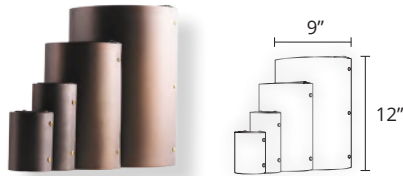

4/6/9/12" Wall Sconce
(SCN-4, SCN-6, SCN-9, SCN-12)
Weathered Brass
Dual Sockets on 6", 9", & 12"
(Bi-Pin Lamp Sold Separately)