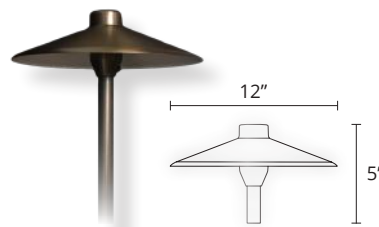

12" Area Light Hat

Weathered Brass (12AREA-HAT)

(Bi-Pin Lamp & 12", 18", 24", 36"
Stems Sold Separately)