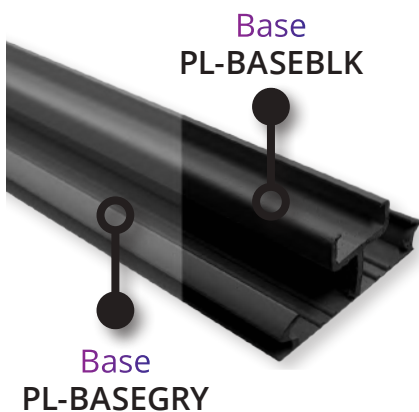

STRIP LIGHT

TRACK

COVER

TRACK COLORS

COVERS/LIDS

PROMOTE YOUR BUSINESS

With a wide selection of features, Permalites® 365 are a great way to promote your business!

CUSTOM EFFECTS