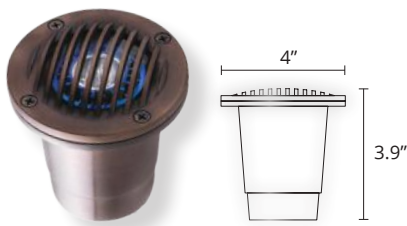

Recessed Spot Lights

Best used for in-ground applications where fixtures need to be hidden. Some of these include lawns, patios, decks, driveways, pathways, and more. These recessed spotlights are used for uplighting architectural features, trees, walls, and columns.

Cast Brass Recessed Spot (RSPOT-CB)

MR16¹ Spot with ABS Sleeve, IP68