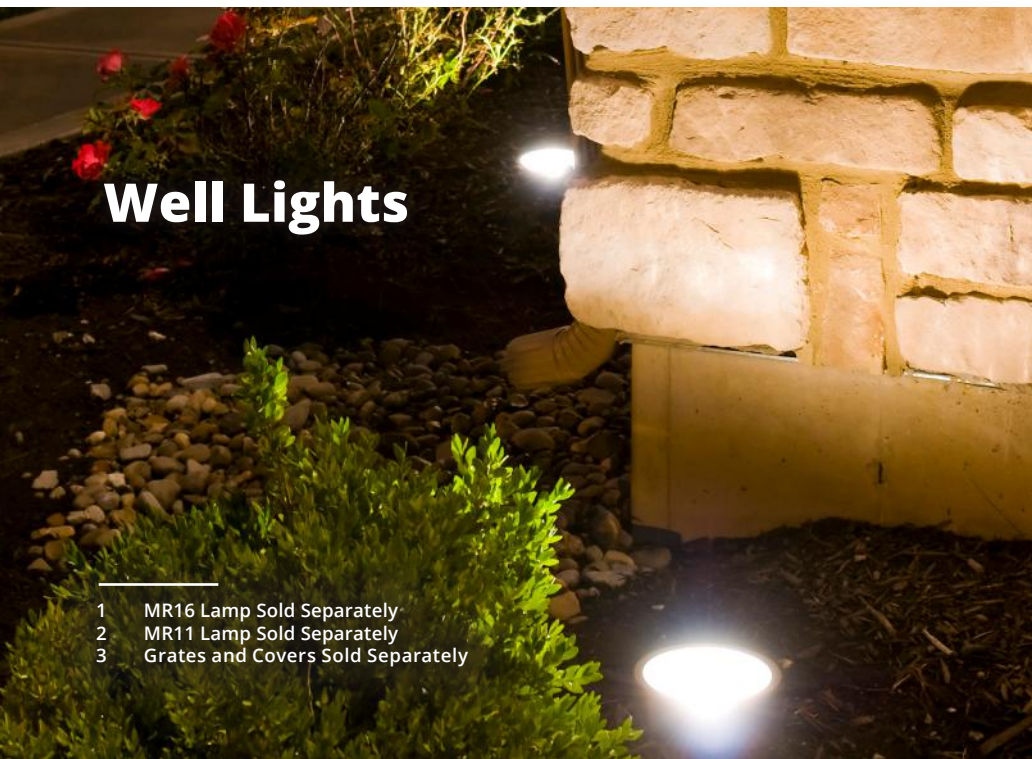

Well Lights