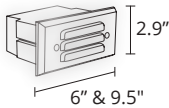

Specialty Fixtures

These specialty fixtures add character and light up exterior living spaces. From step lights, to wall sconces, they each provide unique lighting that complement your landscape and exterior living areas.

Step Light 5" & 8"

(STEP5/ STEP8)

Weathered Brass

(Bi-Pin Lamp Sold Separately)