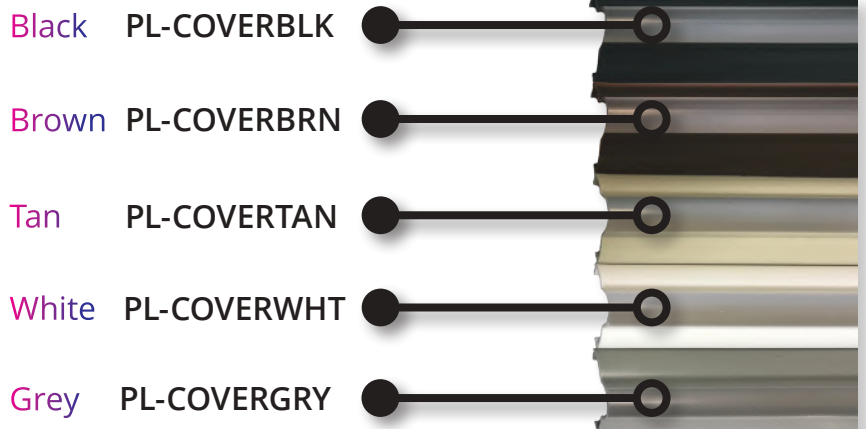

STRIP LIGHT

TRACK

COVER

TRACK COLORS

COVERS/LIDS

PROMOTE YOUR BUSINESS

With a wide selection of features, Permalites® 365 are a great way to promote your business!

CUSTOM EFFECTS