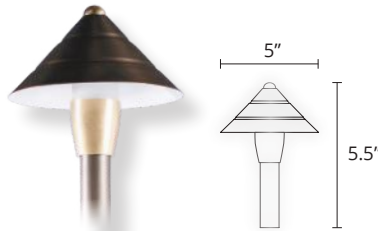

E12

E26

E39

G4

GU5.3

Shape

Typically described first by a letter, then a number to reflect the shape and size of lamp. The letter refers to the shape, and the number refers to size (more on that later).

- A.** Arbitrary, Angle most resembles a standard bulb
- C.** Conical, Candle often referred to Christmas light bulb
- G.** Globe round or circular
- S.** Sign called straight sided. Traditionally used in signs.
- ST.** Straight tapered often seen in vintage-edison style lamps
- R/BR.** Reflector typically make up flood type lamps
- MR.** Multifaceted Reflector a directionally focused lamp
- PAR.** Parabolic Aluminized Reflector like BR lights, but more directional

Path Lights

These fixtures are great for lighting up pathways, sidewalks, and gardens. They offer safety lighting, compliment gardens, patios, and more.

6" Brass Path/Area Hat

(D6PTH-HAT)

Weathered Brass Bi-Pin⁵ Path Hat
Variable Mounting Stems⁶ Available