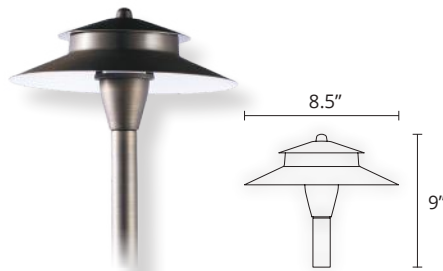

6" Decorative Area Hat

(D6AREA-HAT)

Weathered Brass Bi-Pin⁵ Path Hat
Variable Mounting Stems⁶ Available

7" Path Light Hat

(7PTH-HAT)

Weathered Brass Bi-Pin⁵ Path Hat
Variable Mounting Stems⁶ Available

8.5" Two-Tiered Area Light