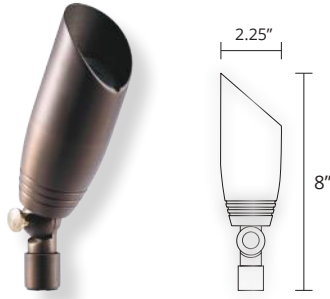

Spot Light Fixtures

Designed to highlight landscape or architectural features like statues, bushes, and more. Using narrow beam patterns, spotlights focus on single objects creating unique lighting visuals.

Weathered Brass Spot Light (SPOT-WB)

MR16¹ Weathered Brass Spotlight, PVC Ground Stake with Brass Lock Ring