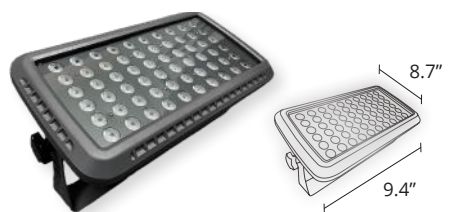

Wall Washers

As the name suggests, these high lumen output fixtures are used for highlighting commercial building walls, accenting architectural elements and more. RGB options allow you to assign any color combination to create the perfect theme.

RGBW Wash Light
80W/180W
(DS-RGBWPAN80W45, DS-RGBWPAN180W45,
DS-RGBWPAN180W12, DS-RGBWPAN80W12,
DS-RGBWPAN80W24, DS-RGBWPAN180W24)
(Each sold separately)